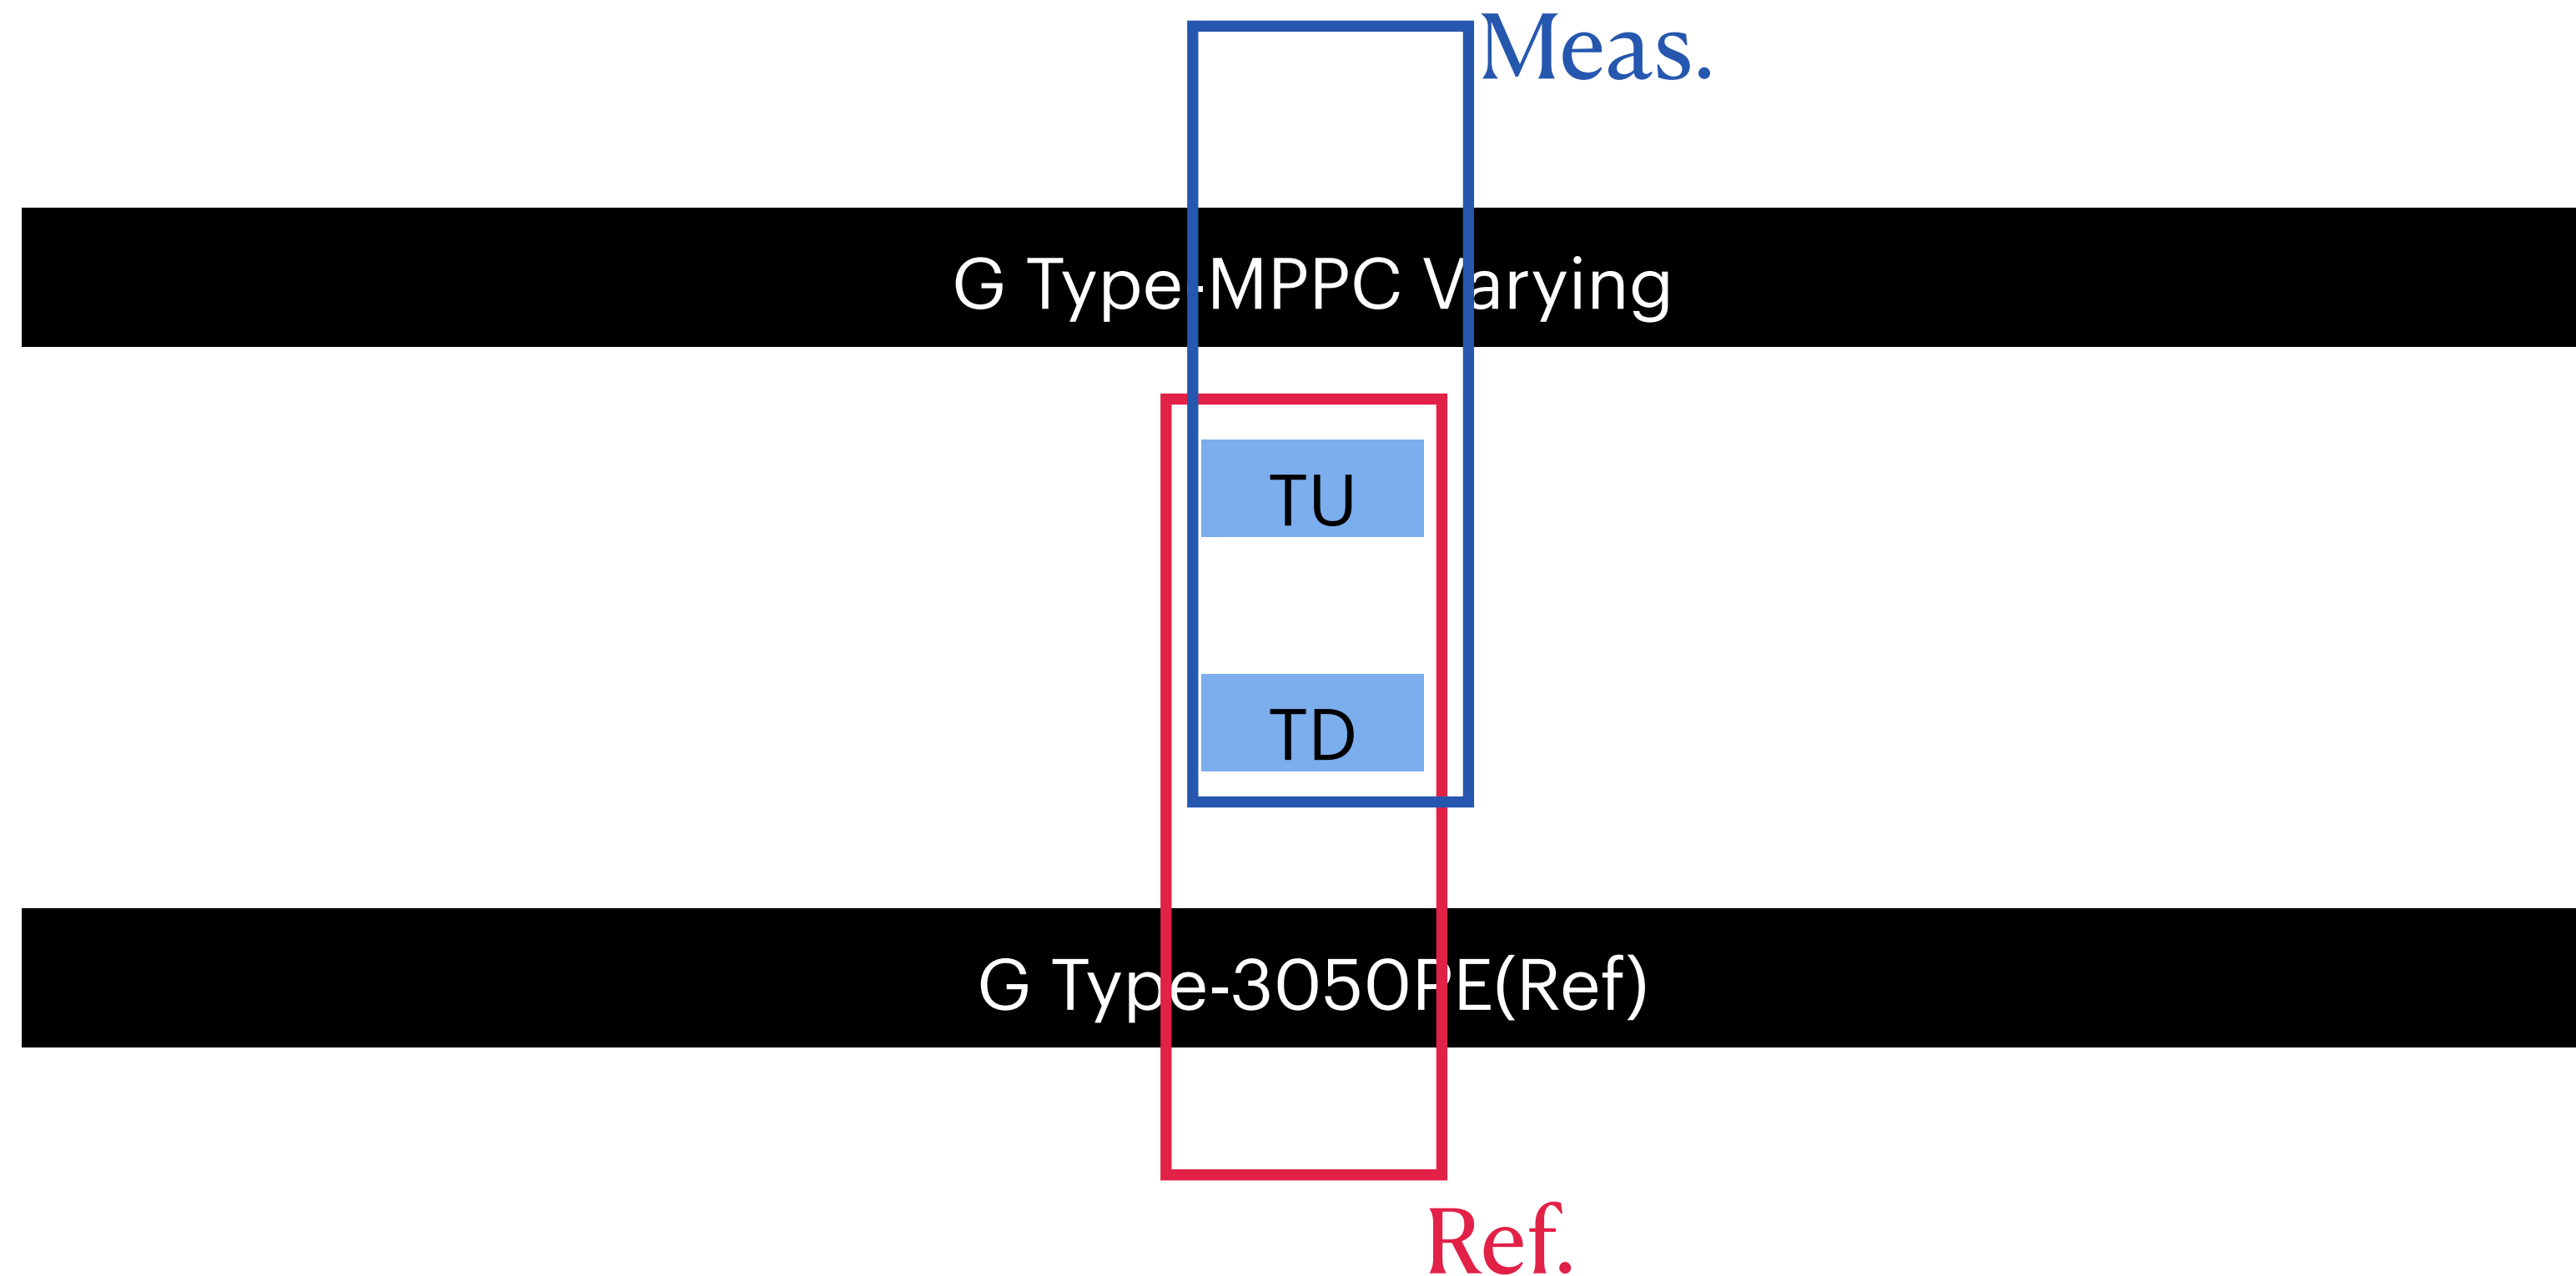

LAMPS Meeting

2021.01.26

BTOF Cosmic Test Setup Plan

- BTOF arrived at yesterday.
- G Type scintillator is selected for good gain and convenience.
- 3 MPPC types will be compared.
- 3050PE (previously used) will be a reference counter

G Type Schedule(Minimum test)

	Mon	Tue	Wed	Thu	Fri	Sat	Sun
Jan				28	29	30	31
Feb	1	2	3	4	5	6	7
Feb	8	9	10	11	12	13	14
Feb	15	16	17	18	19	20	21

- T Type can be sent to 신동 for TPC test in any time.(Body is same, LG is different)