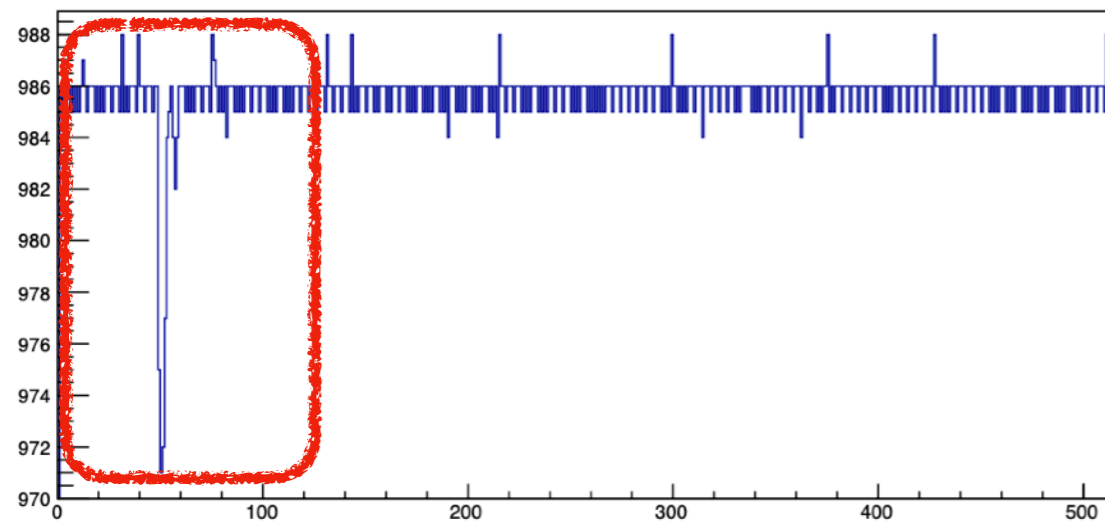

Sora's data

Data hm3.059.root

Signal shape of Ch. 0

Signal shape of Ch. 2

Signal shape of Ch. 1

Signal shape of Ch. 3

Signal

Time

Charge

Peak

Well, Just fluctuation ?