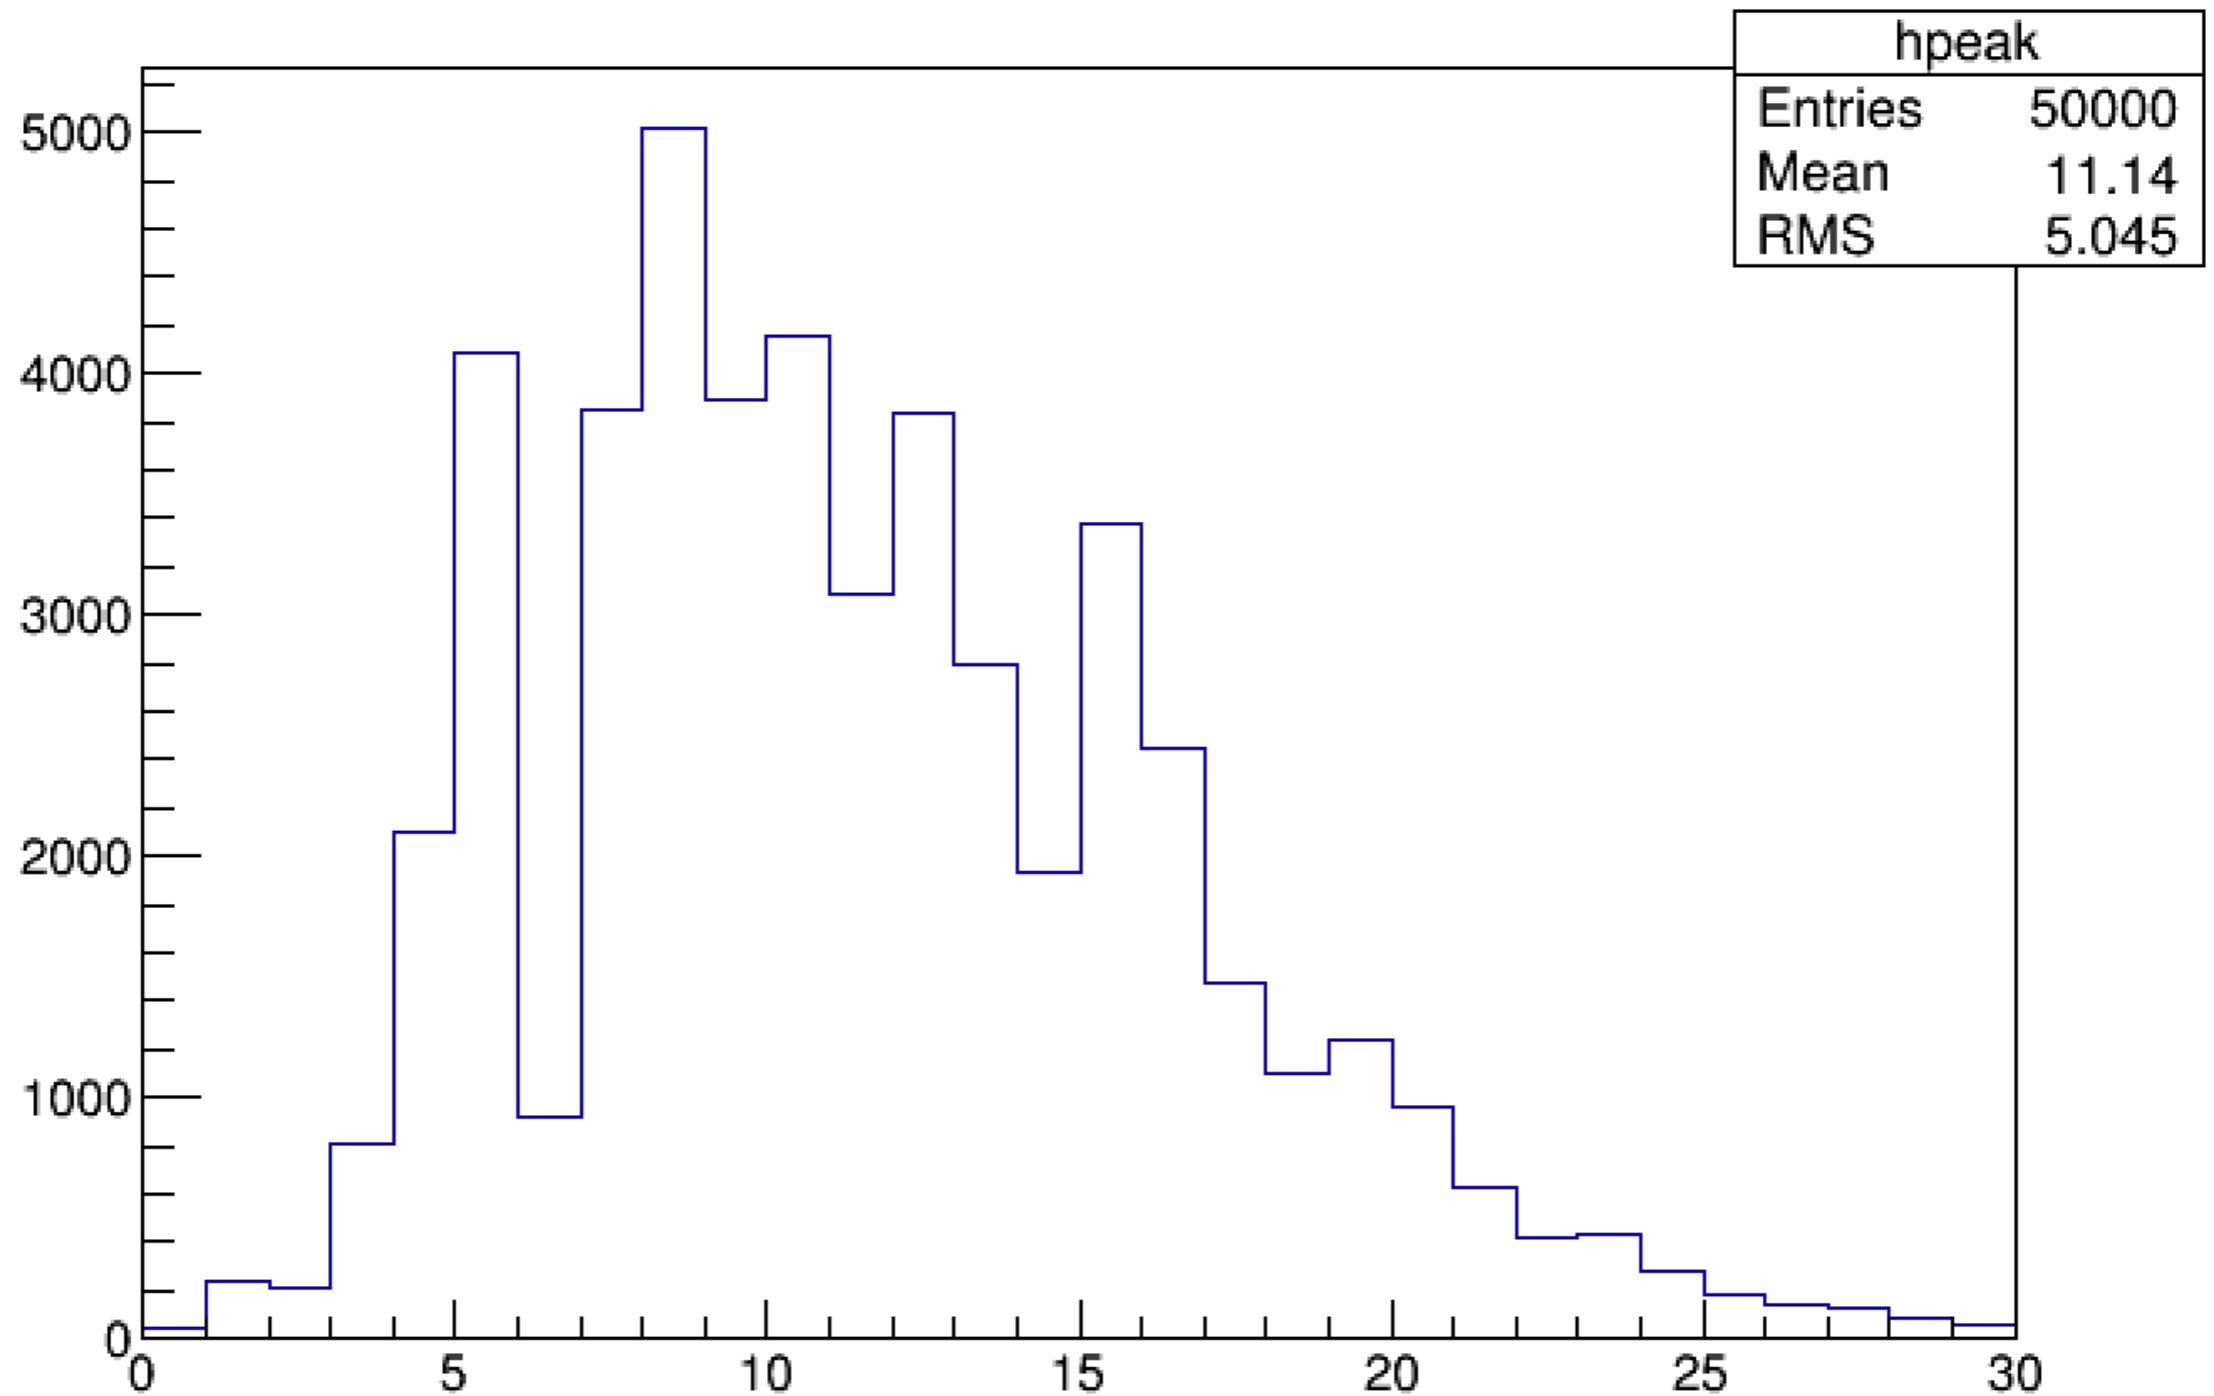

Sora's data

Data hm3.059.root

Signal shape of Ch. 0

Signal shape of Ch. 2

Signal shape of Ch. 1

Signal shape of Ch. 3

Signal

Time

Charge

Peak

Well, Just fluctuation ?