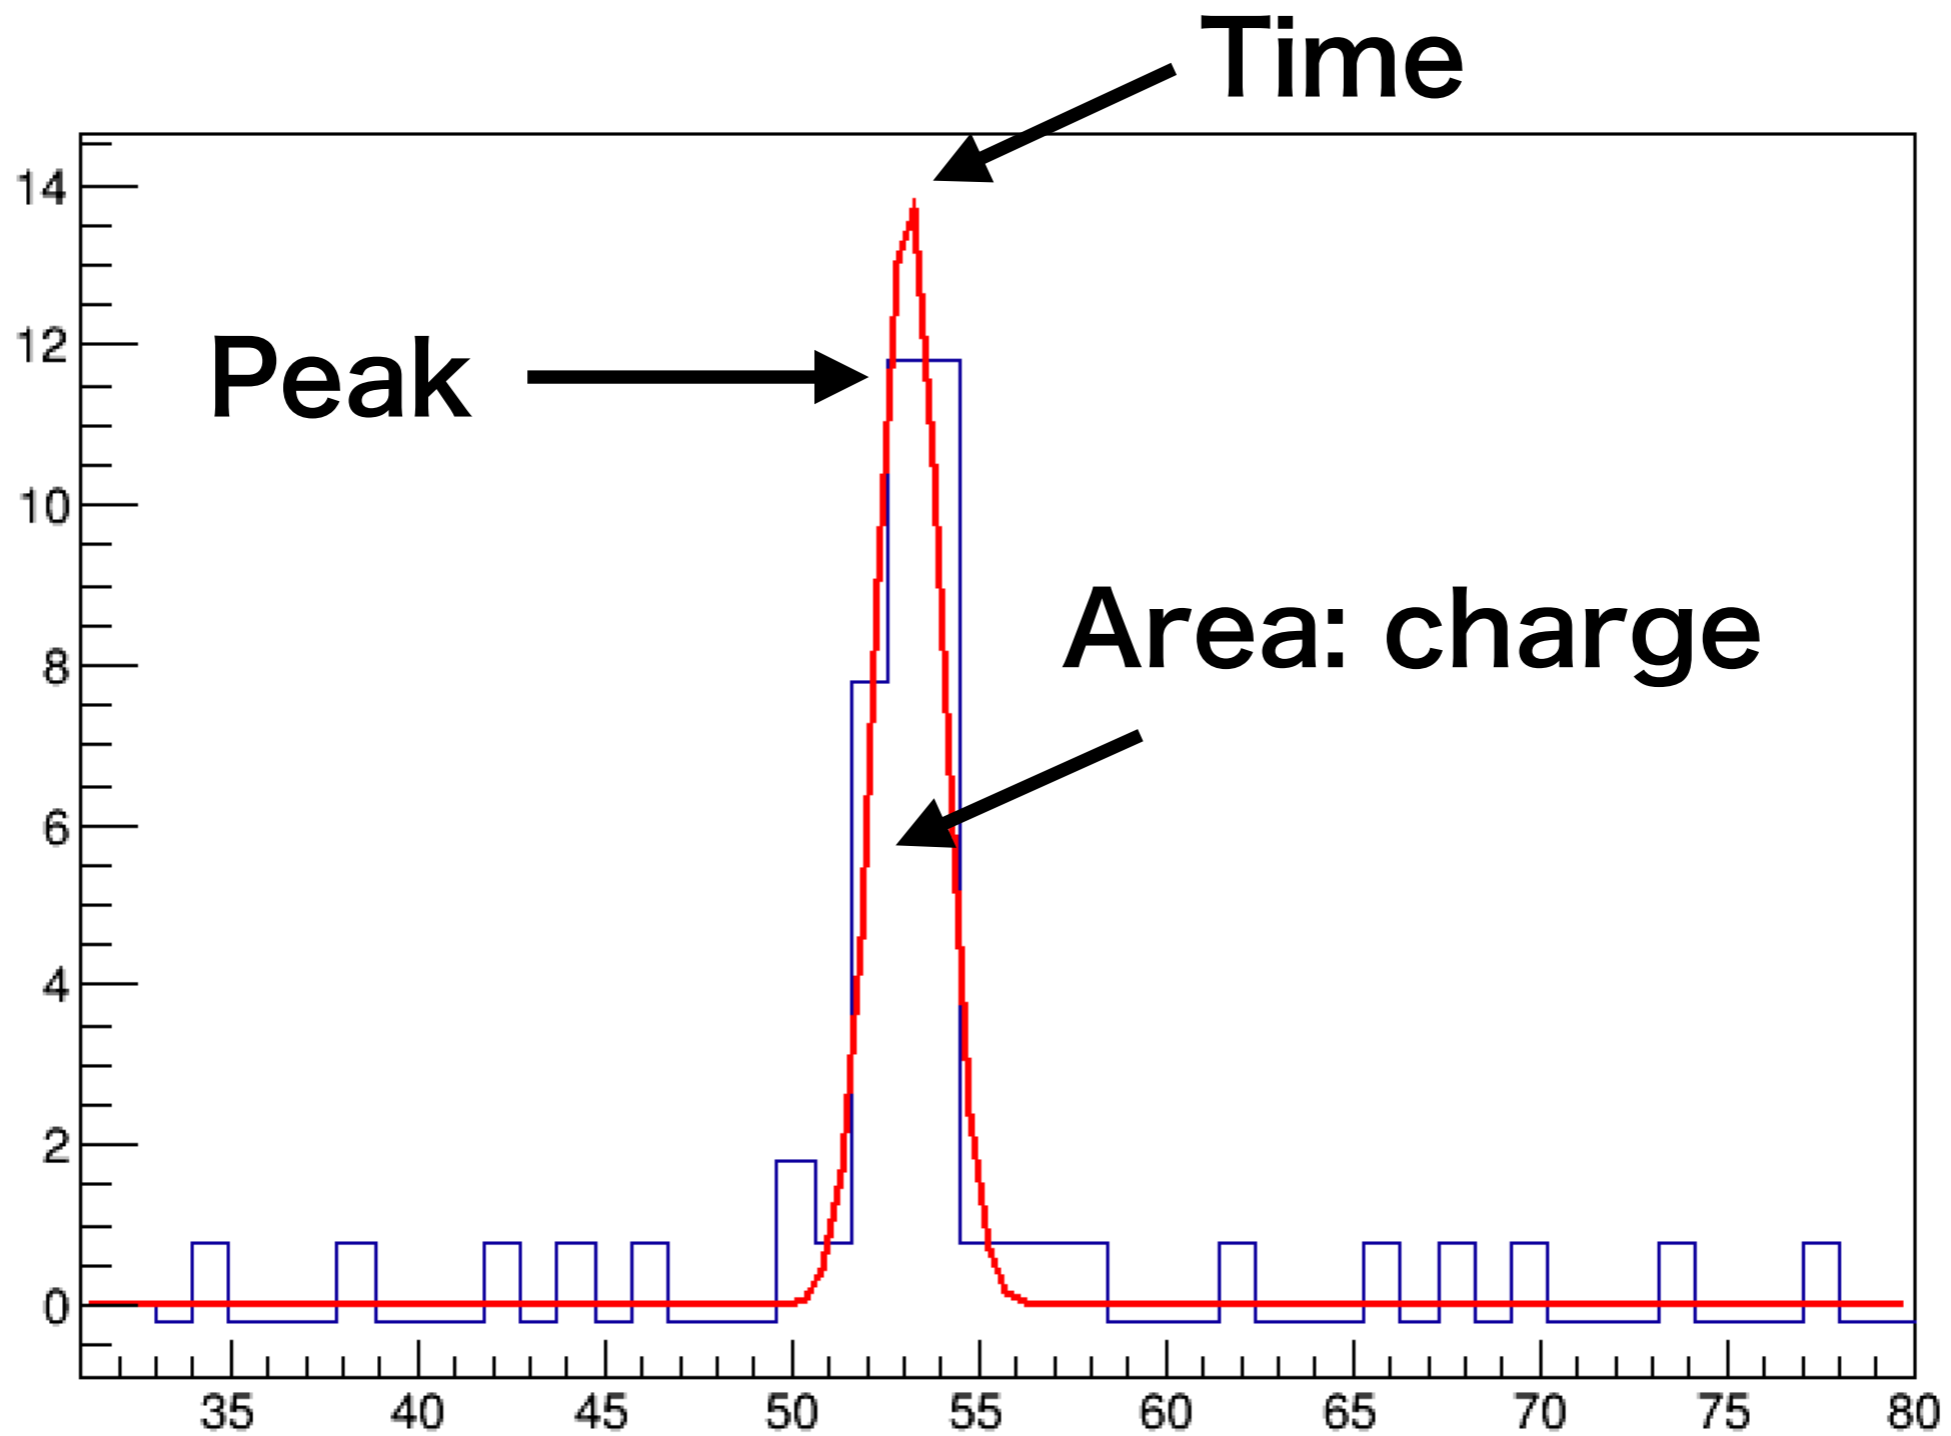

Sora's data

Data hm3.059.root

Signal shape of Ch. 0

Signal shape of Ch. 2

Signal shape of Ch. 1

Signal shape of Ch. 3

Signal

Time

Charge

Peak

Well, Just fluctuation ?