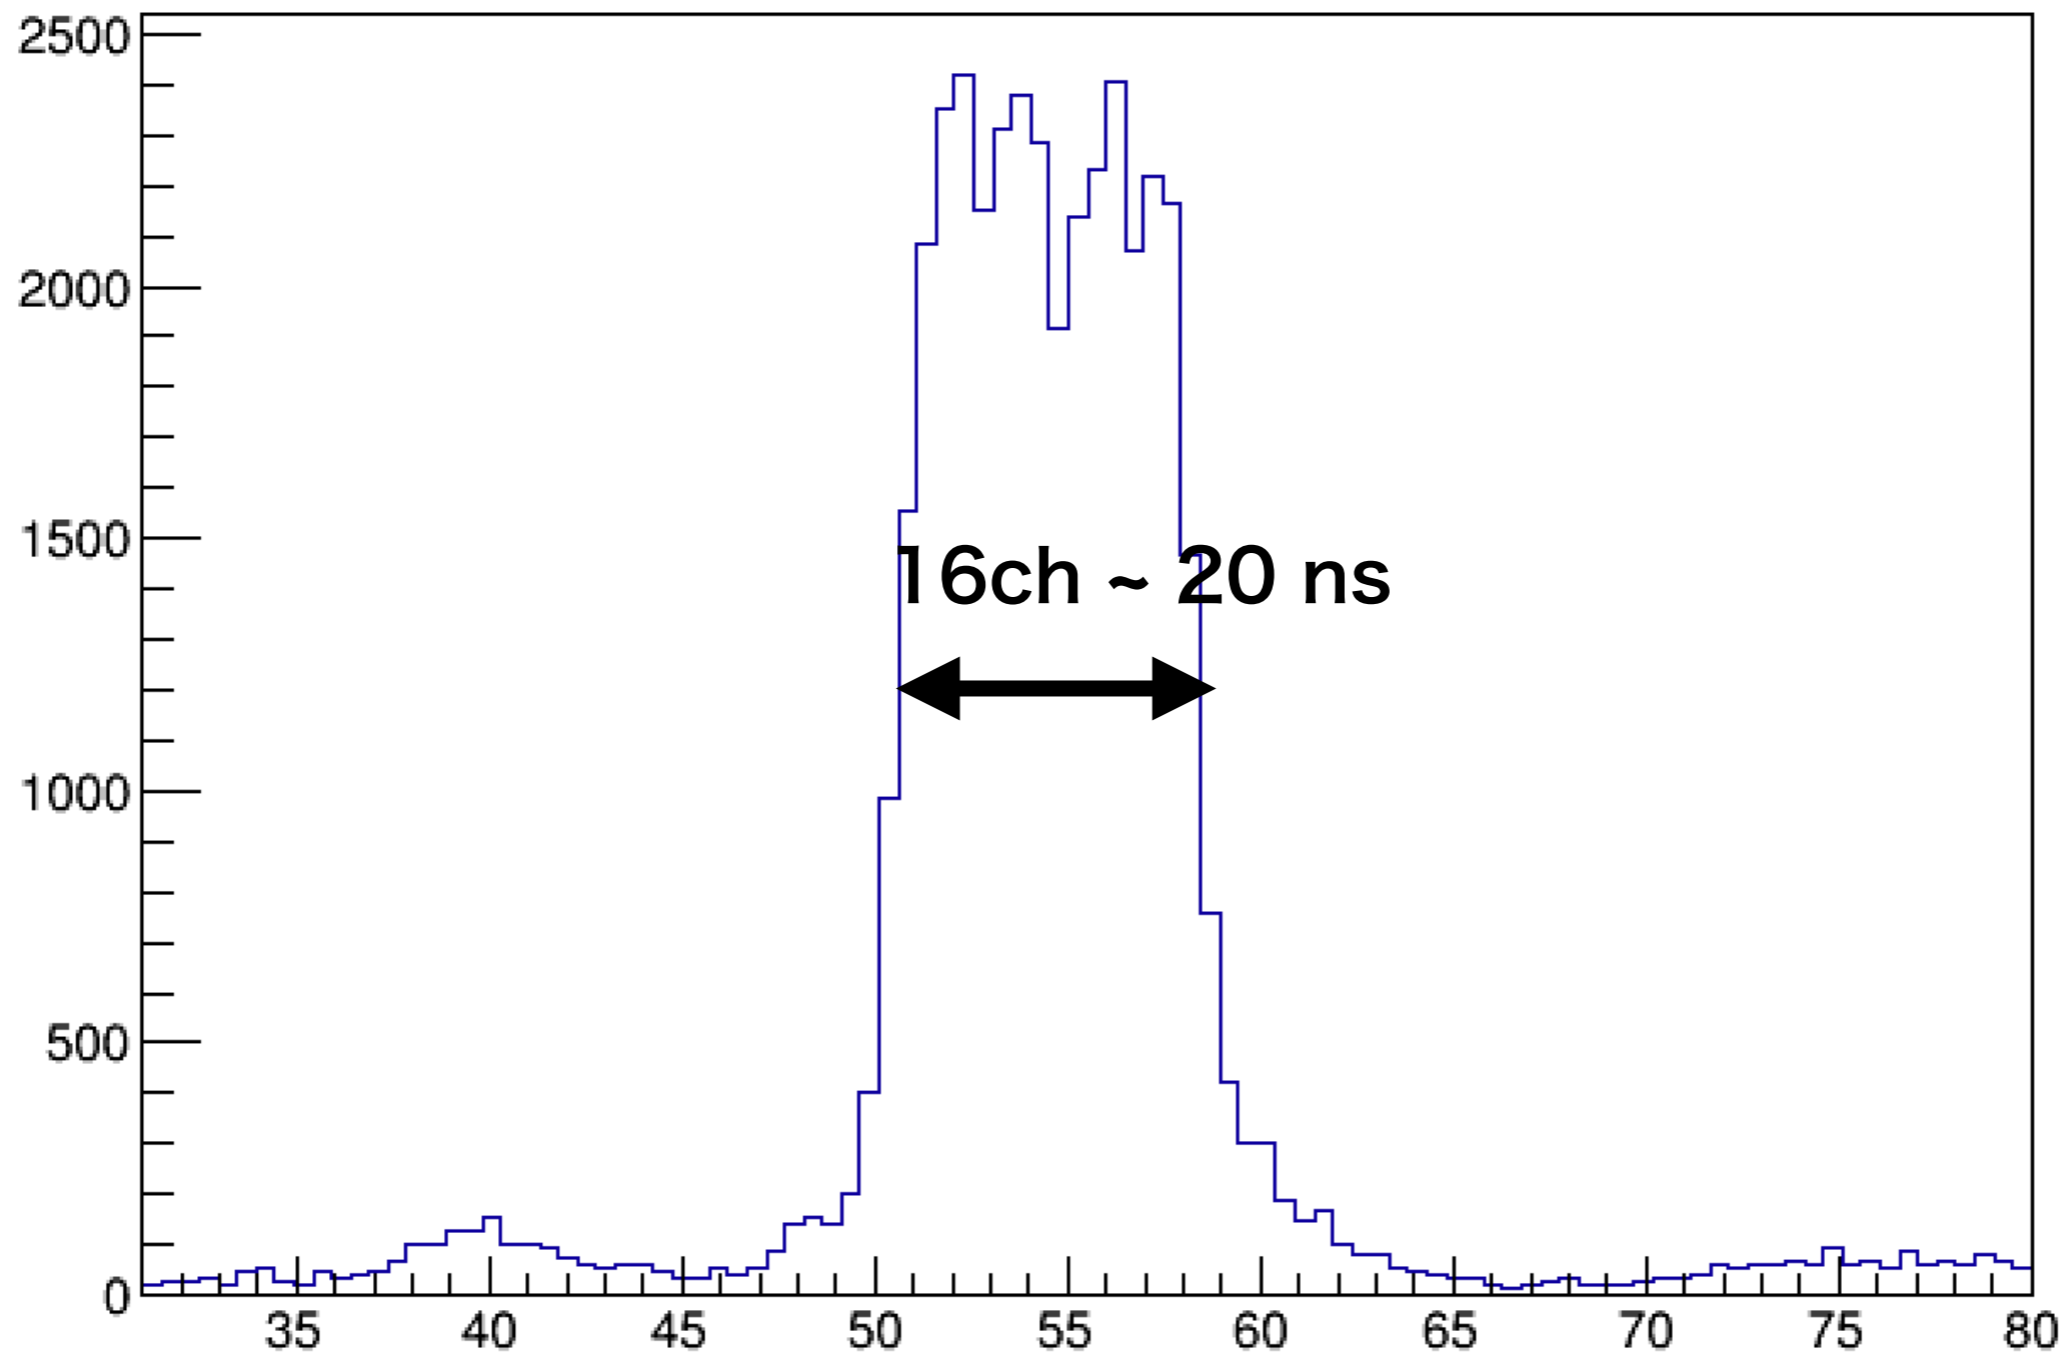

Sora's data

Data hm3.059.root

Signal shape of Ch. 0

Signal shape of Ch. 2

Signal shape of Ch. 1

Signal shape of Ch. 3

Signal

Time

Charge

Peak

Well, Just fluctuation ?