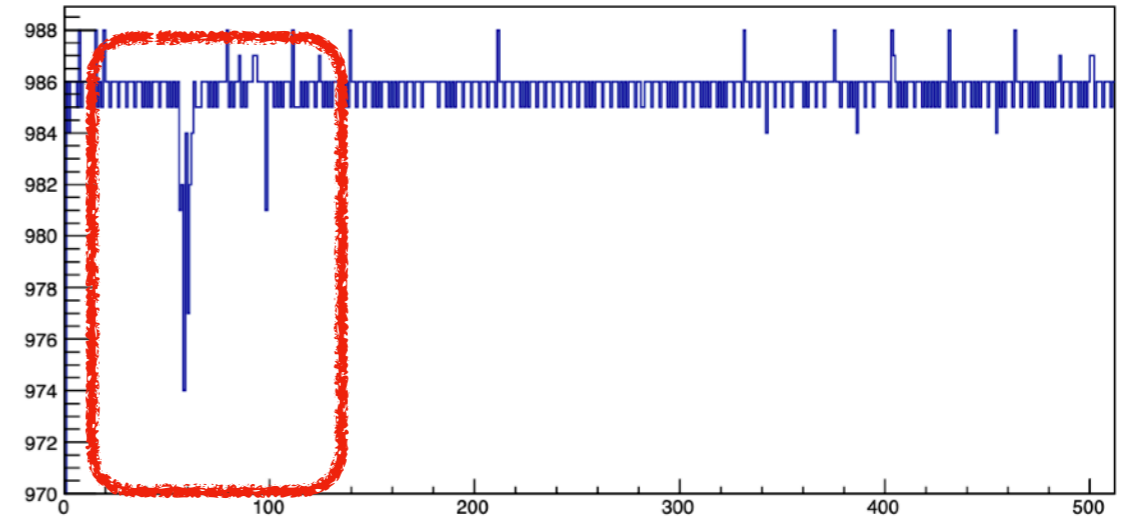

Sora's data

Data hm3.059.root

Signal shape of Ch. 0

Signal shape of Ch. 2

Signal shape of Ch. 1

Signal shape of Ch. 3

Signal

Time

Charge

Peak

Well, Just fluctuation ?