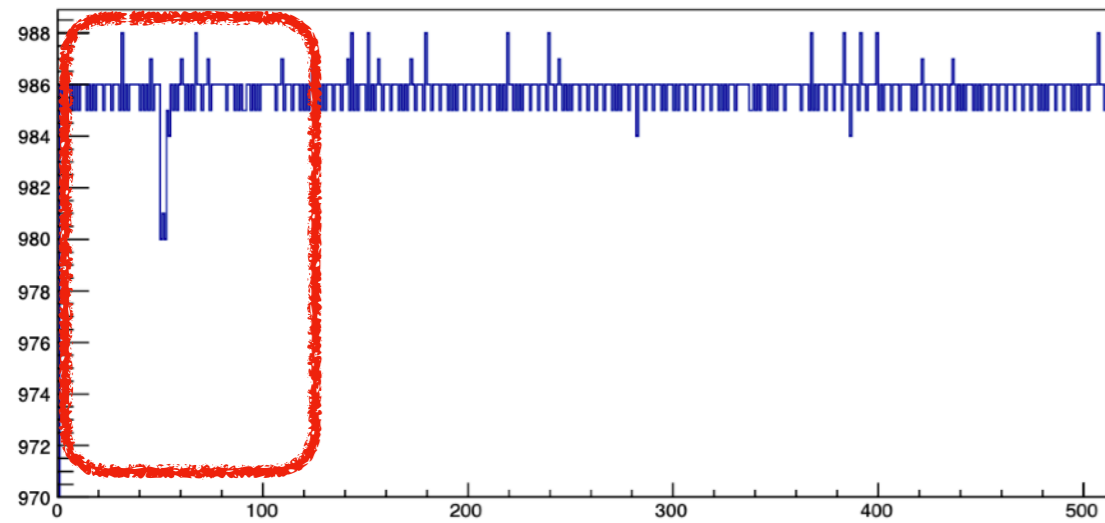

Sora's data

Data hm3.059.root

Signal shape of Ch. 0

Signal shape of Ch. 2

Signal shape of Ch. 1

Signal shape of Ch. 3

Signal

Time

Charge

Peak

Well, Just fluctuation ?