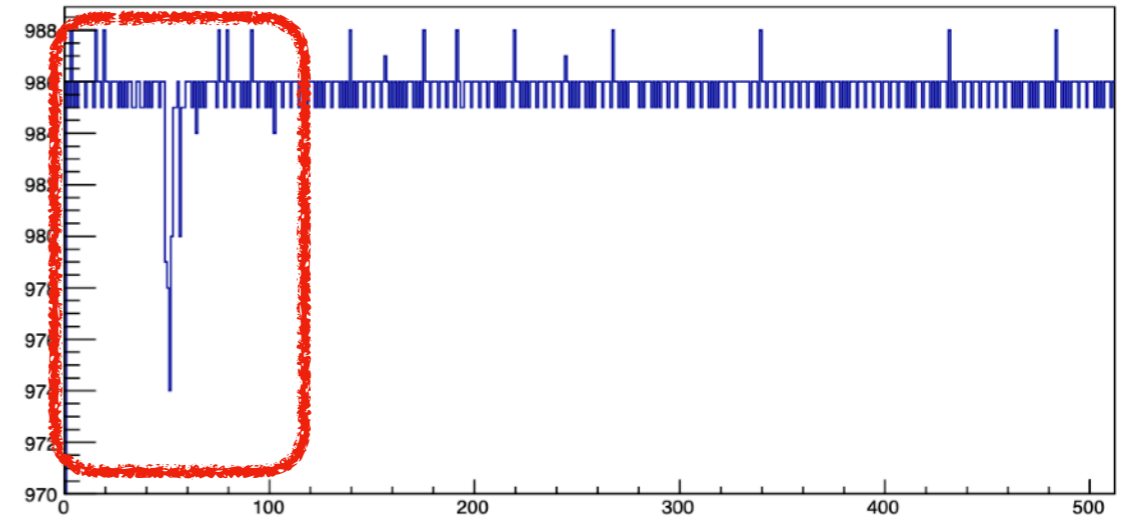

Sora's data

Data hm3.059.root

Signal shape of Ch. 0

Signal shape of Ch. 2

Signal shape of Ch. 1

Signal shape of Ch. 3

Signal

Time

Charge

Peak

Well, Just fluctuation ?