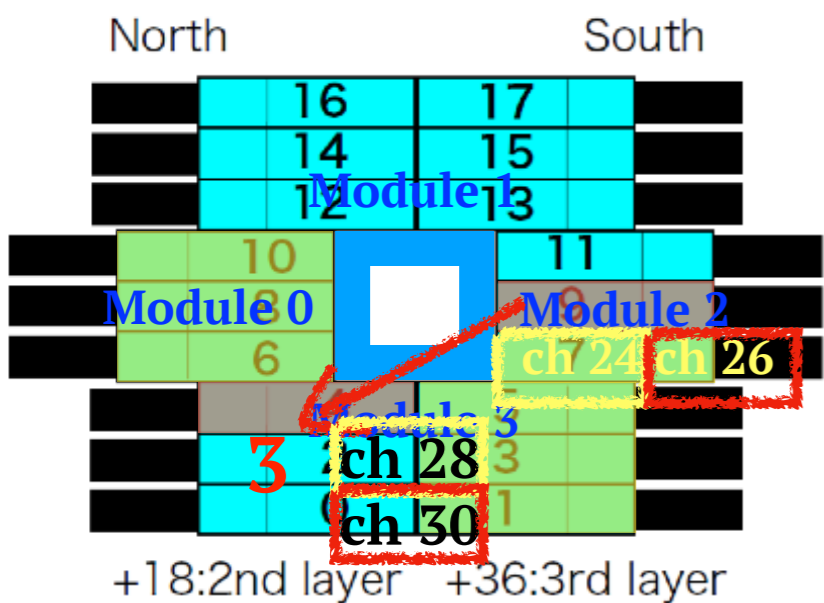

# Weekly report

8 January, 2020

Hit Veto

Hit Veto

```
int MPPCID[32] = {0, 1, 2, 3,
                 4, 5, 6, 7,
                 8, 9, 10, 11,
                 12, 13, 14, 15,
                 16, 17, 18, 19,
                 20, 21, 22, 23,
                 24, 25, 26, 27,
                 28, 29, 30, 31 };
int RefID[32] = {4, 13, 6, 15,
                4, 5, 6, 7,
                12, 5, 14, 7,
                5, 4, 7, 6,
                20, 29, 22, 31,
                20, 21, 22, 23,
                28, 21, 30, 23,
                21, 20, 23, 22 };
```

**DeltaTime = Reference Time - MPPC Time**