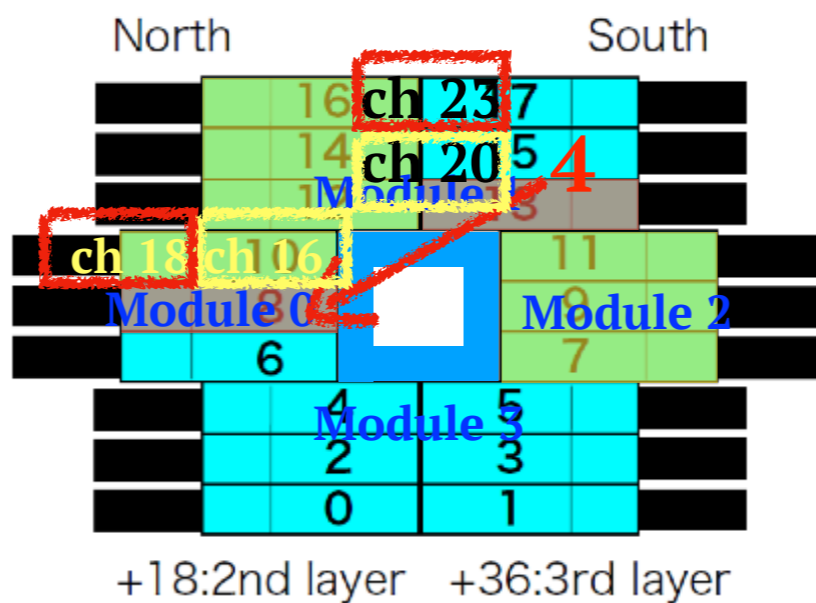

# Weekly report

8 January, 2020

Hit Veto

Hit Veto

```
int MPPCID[32] = {0, 1, 2, 3,
                 4, 5, 6, 7,
                 8, 9, 10, 11,
                 12, 13, 14, 15,
                 16, 17, 18, 19,
                 20, 21, 22, 23,
                 24, 25, 26, 27,
                 28, 29, 30, 31 };
int RefID[32] = {4, 13, 6, 15,
                4, 5, 6, 7,
                12, 5, 14, 7,
                5, 4, 7, 6,
                20, 29, 22, 31,
                20, 21, 22, 23,
                28, 21, 30, 23,
                21, 20, 23, 22 };
```

**DeltaTime = Reference Time - MPPC Time**