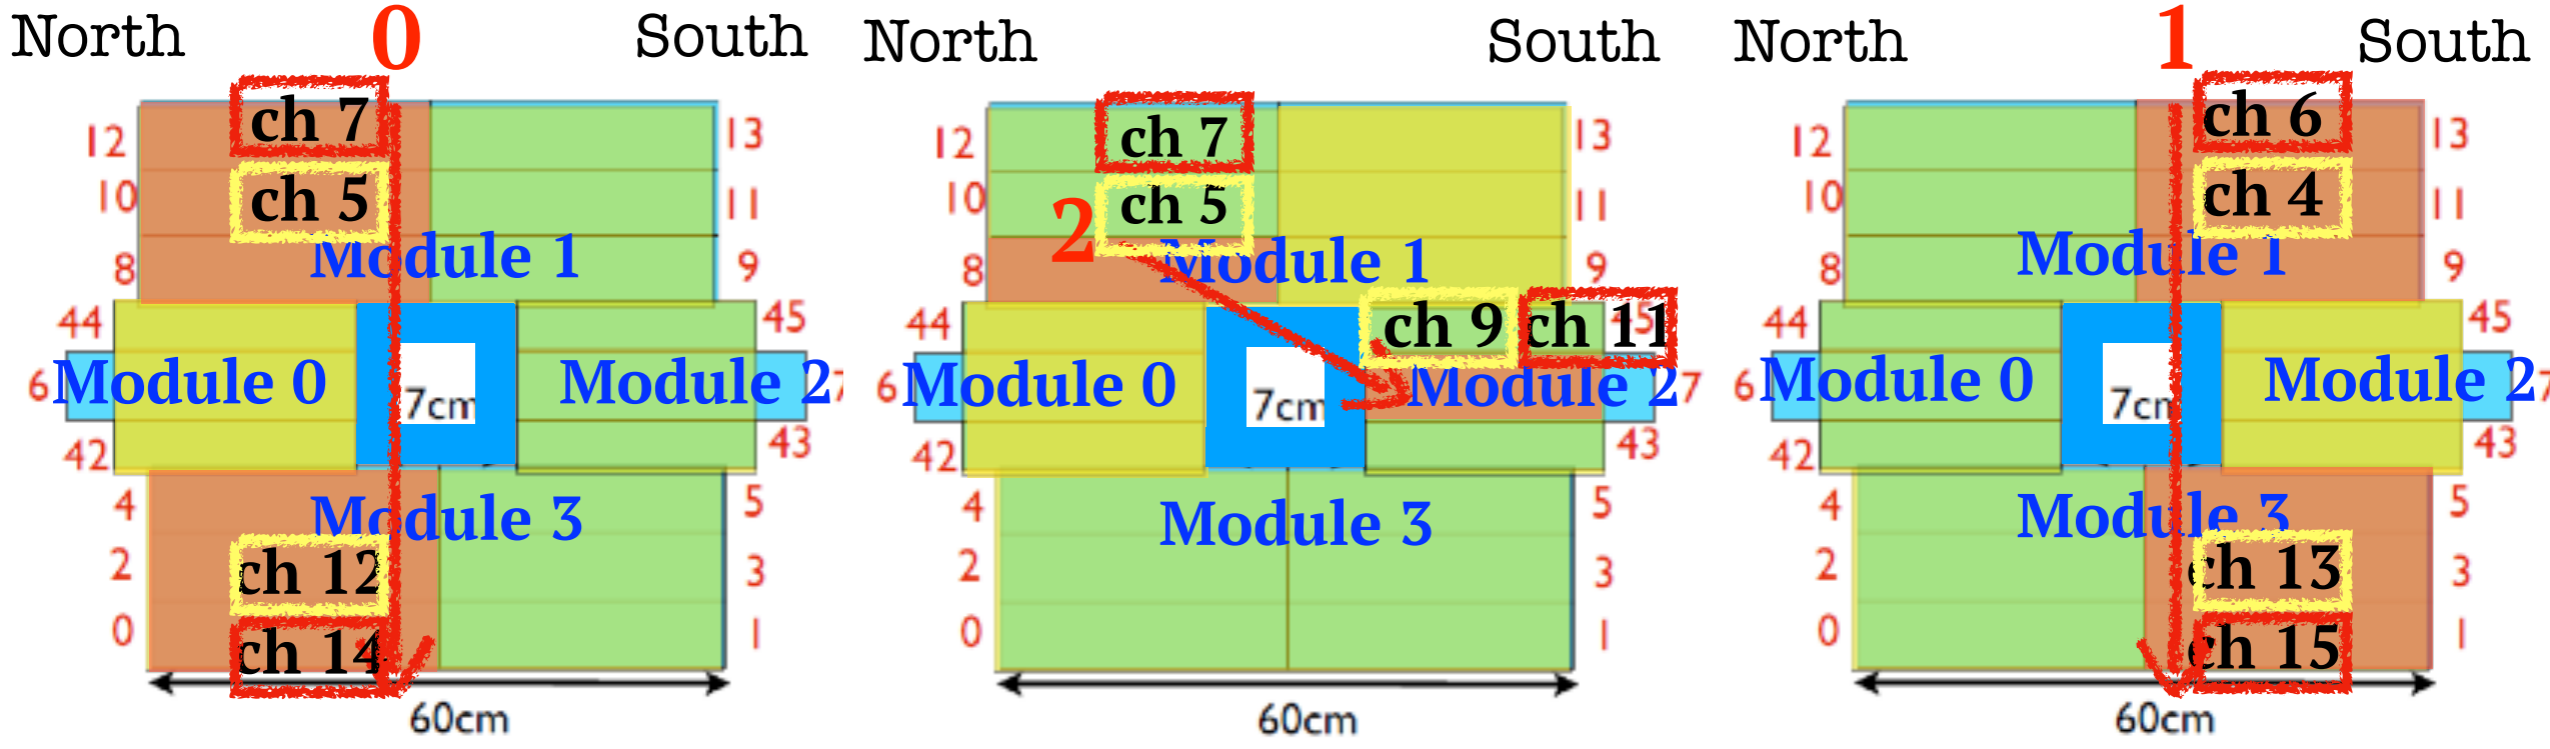

# Weekly report

8 January, 2020

Hit Veto

Hit Veto

```
int MPPCID[32] = {0, 1, 2, 3,
                 4, 5, 6, 7,
                 8, 9, 10, 11,
                 12, 13, 14, 15,
                 16, 17, 18, 19,
                 20, 21, 22, 23,
                 24, 25, 26, 27,
                 28, 29, 30, 31 };
int RefID[32] = {4, 13, 6, 15,
                4, 5, 6, 7,
                12, 5, 14, 7,
                5, 4, 7, 6,
                20, 29, 22, 31,
                20, 21, 22, 23,
                28, 21, 30, 23,
                21, 20, 23, 22 };
```

**DeltaTime = Reference Time - MPPC Time**