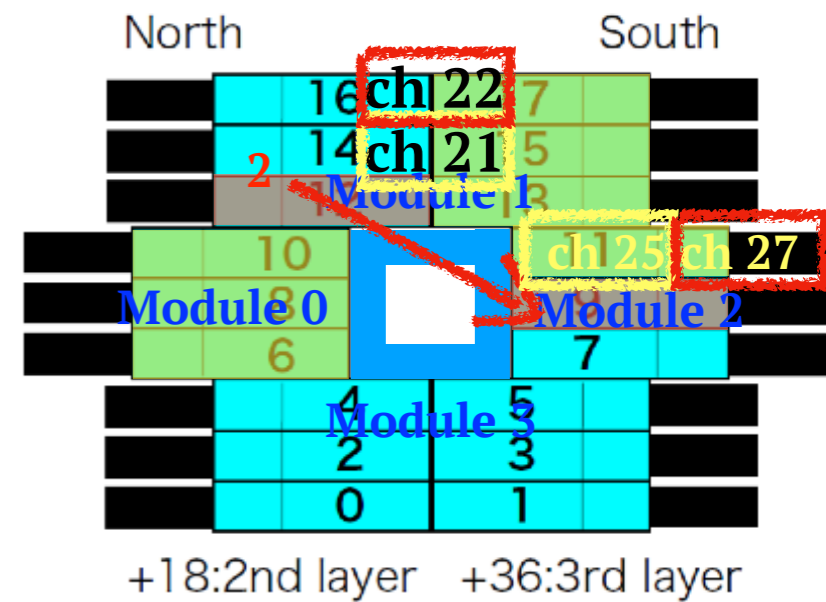

# Weekly report

8 January, 2020

Hit Veto

Hit Veto

```
int MPPCID[32] = {0, 1, 2, 3,
                 4, 5, 6, 7,
                 8, 9, 10, 11,
                 12, 13, 14, 15,
                 16, 17, 18, 19,
                 20, 21, 22, 23,
                 24, 25, 26, 27,
                 28, 29, 30, 31 };
int RefID[32] = {4, 13, 6, 15,
                4, 5, 6, 7,
                12, 5, 14, 7,
                5, 4, 7, 6,
                20, 29, 22, 31,
                20, 21, 22, 23,
                28, 21, 30, 23,
                21, 20, 23, 22 };
```

**DeltaTime = Reference Time - MPPC Time**