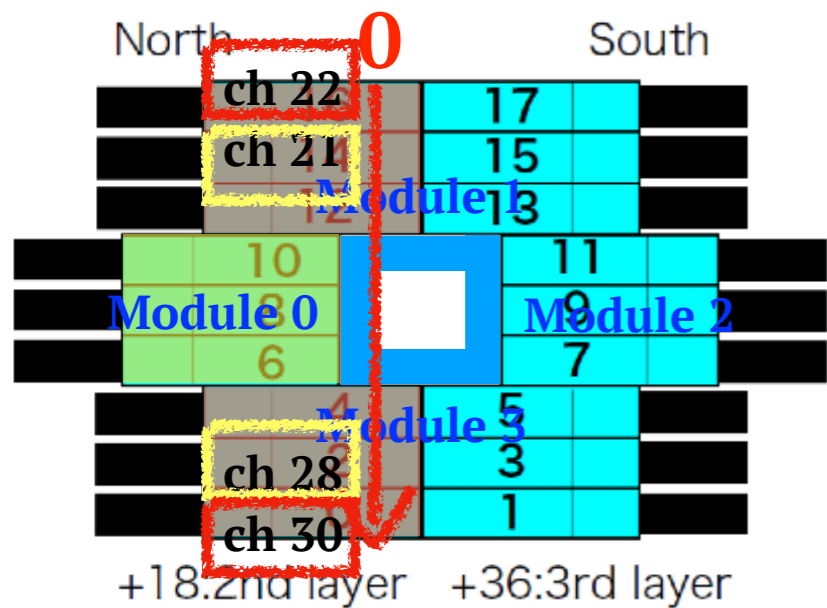

# Weekly report

8 January, 2020

Hit Veto

Hit Veto

```
int MPPCID[32] = {0, 1, 2, 3,
                 4, 5, 6, 7,
                 8, 9, 10, 11,
                 12, 13, 14, 15,
                 16, 17, 18, 19,
                 20, 21, 22, 23,
                 24, 25, 26, 27,
                 28, 29, 30, 31 };
int RefID[32] = {4, 13, 6, 15,
                4, 5, 6, 7,
                12, 5, 14, 7,
                5, 4, 7, 6,
                20, 29, 22, 31,
                20, 21, 22, 23,
                28, 21, 30, 23,
                21, 20, 23, 22 };
```

**DeltaTime = Reference Time - MPPC Time**