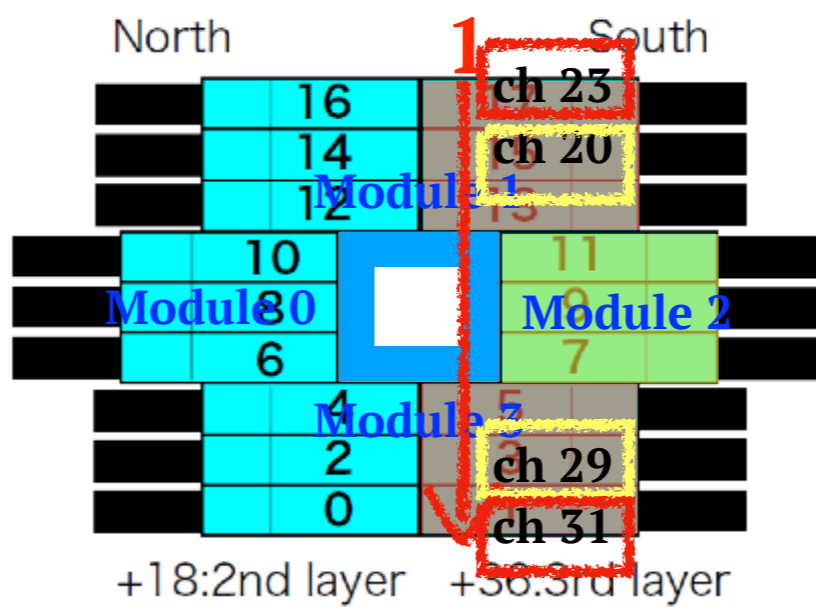

# Weekly report

8 January, 2020

Hit Veto

Hit Veto

```
int MPPCID[32] = {0, 1, 2, 3,
                 4, 5, 6, 7,
                 8, 9, 10, 11,
                 12, 13, 14, 15,
                 16, 17, 18, 19,
                 20, 21, 22, 23,
                 24, 25, 26, 27,
                 28, 29, 30, 31 };
int RefID[32] = {4, 13, 6, 15,
                4, 5, 6, 7,
                12, 5, 14, 7,
                5, 4, 7, 6,
                20, 29, 22, 31,
                20, 21, 22, 23,
                28, 21, 30, 23,
                21, 20, 23, 22 };
```

**DeltaTime = Reference Time - MPPC Time**