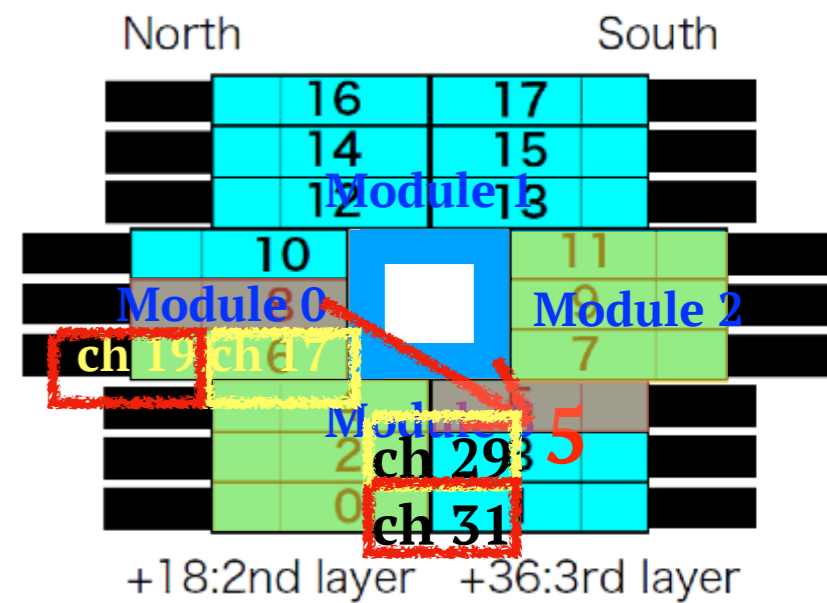

# Weekly report

8 January, 2020

Hit Veto

Hit Veto

```
int MPPCID[32] = {0, 1, 2, 3,
                 4, 5, 6, 7,
                 8, 9, 10, 11,
                 12, 13, 14, 15,
                 16, 17, 18, 19,
                 20, 21, 22, 23,
                 24, 25, 26, 27,
                 28, 29, 30, 31 };
int RefID[32] = {4, 13, 6, 15,
                4, 5, 6, 7,
                12, 5, 14, 7,
                5, 4, 7, 6,
                20, 29, 22, 31,
                20, 21, 22, 23,
                28, 21, 30, 23,
                21, 20, 23, 22 };
```

**DeltaTime = Reference Time - MPPC Time**