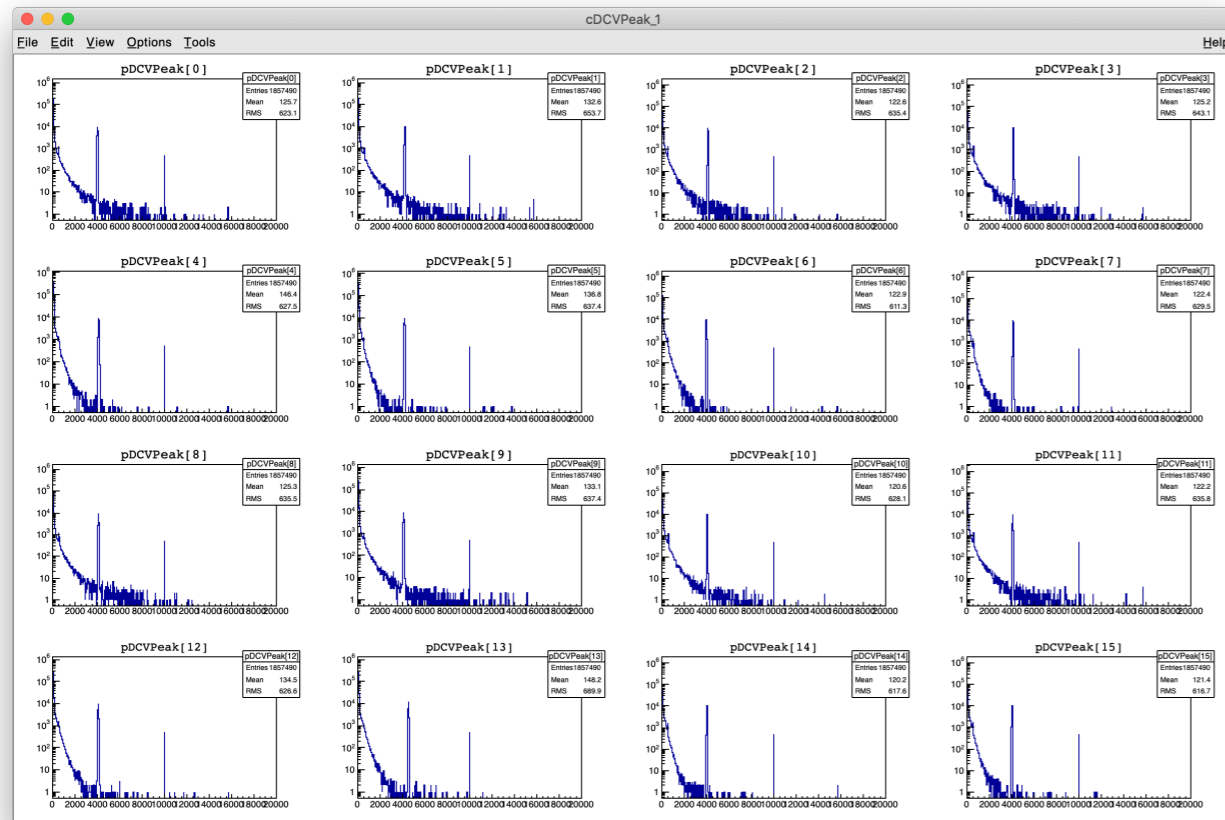

DCVInitialPTime for 1 Ch.

DCVPTime for 1 Ch.

DCVPeak

For Run31507

DCVInitialPTime

For Run31507