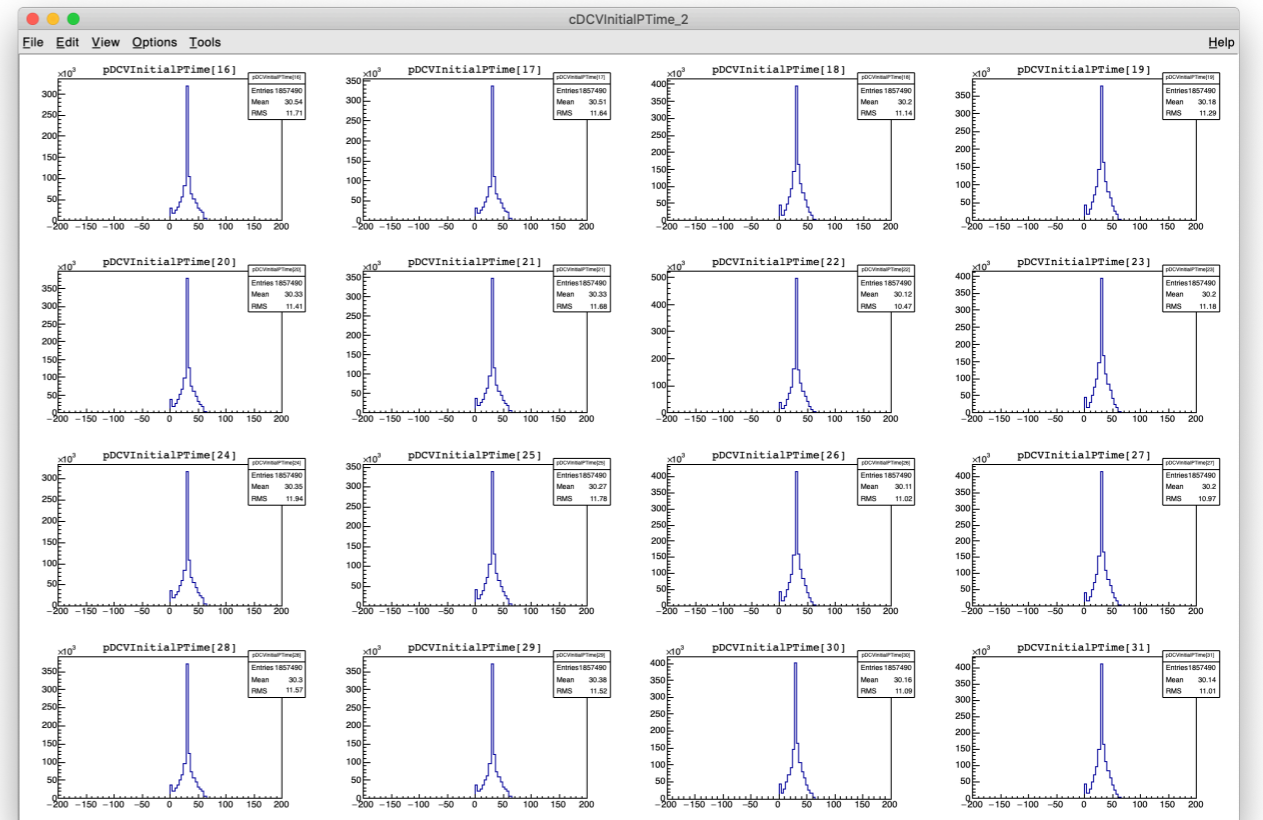

DCVInitialPTime for 1 Ch.

DCVPTime for 1 Ch.

DCVPeak

For Run31507

DCVInitialPTime

For Run31507