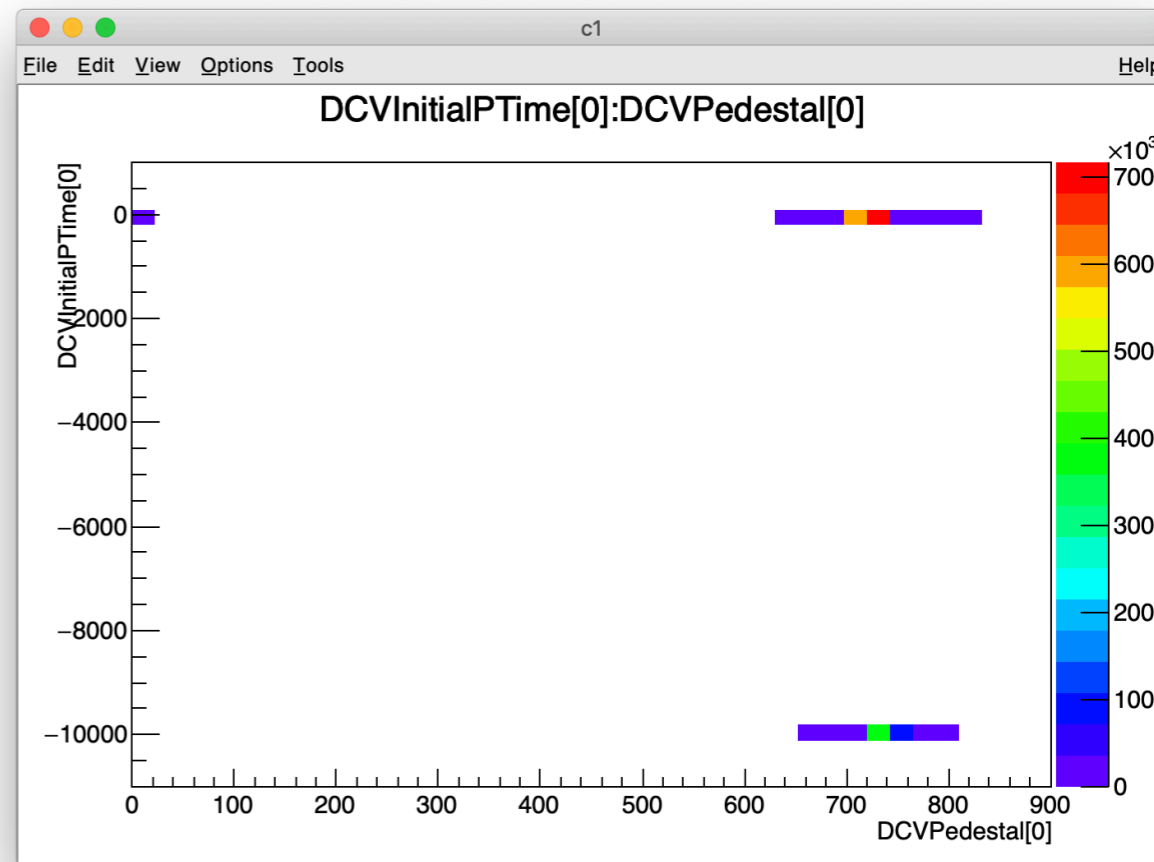

DCVInitialPTime for 1 Ch.

DCVPTime for 1 Ch.

DCVPeak

For Run31507

DCVInitialPTime

For Run31507