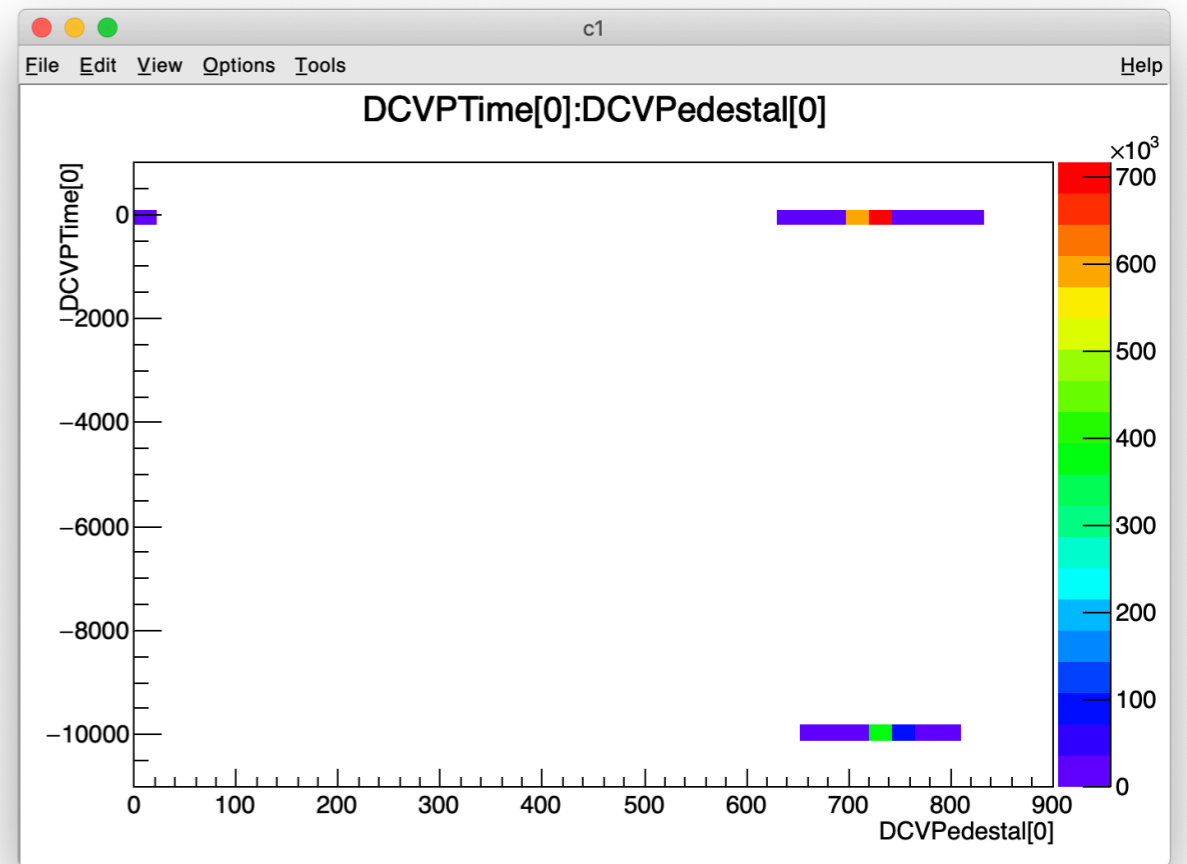

DCVInitialPTime for 1 Ch.

DCVPTime for 1 Ch.

DCVPeak

For Run31507

DCVInitialPTime

For Run31507