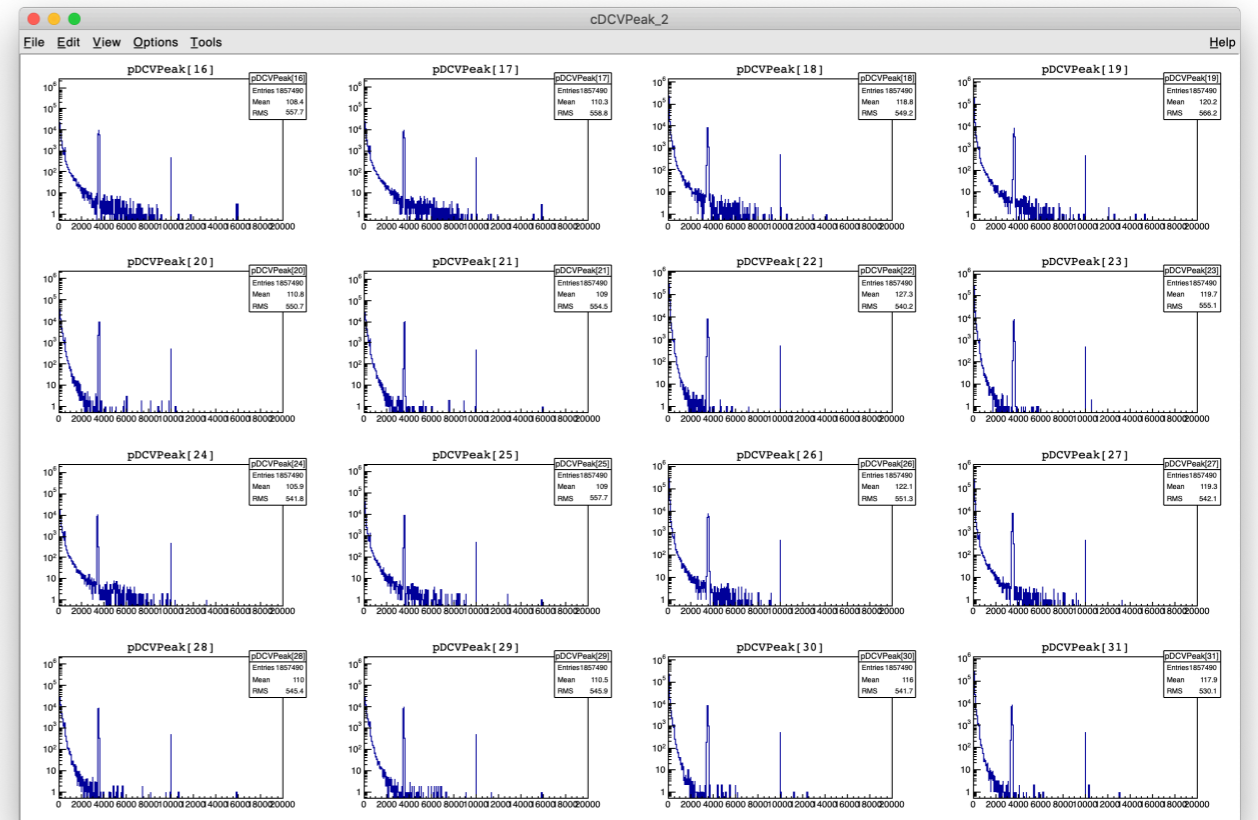

DCVInitialPTime for 1 Ch.

DCVPTime for 1 Ch.

DCVPeak

For Run31507

DCVInitialPTime

For Run31507