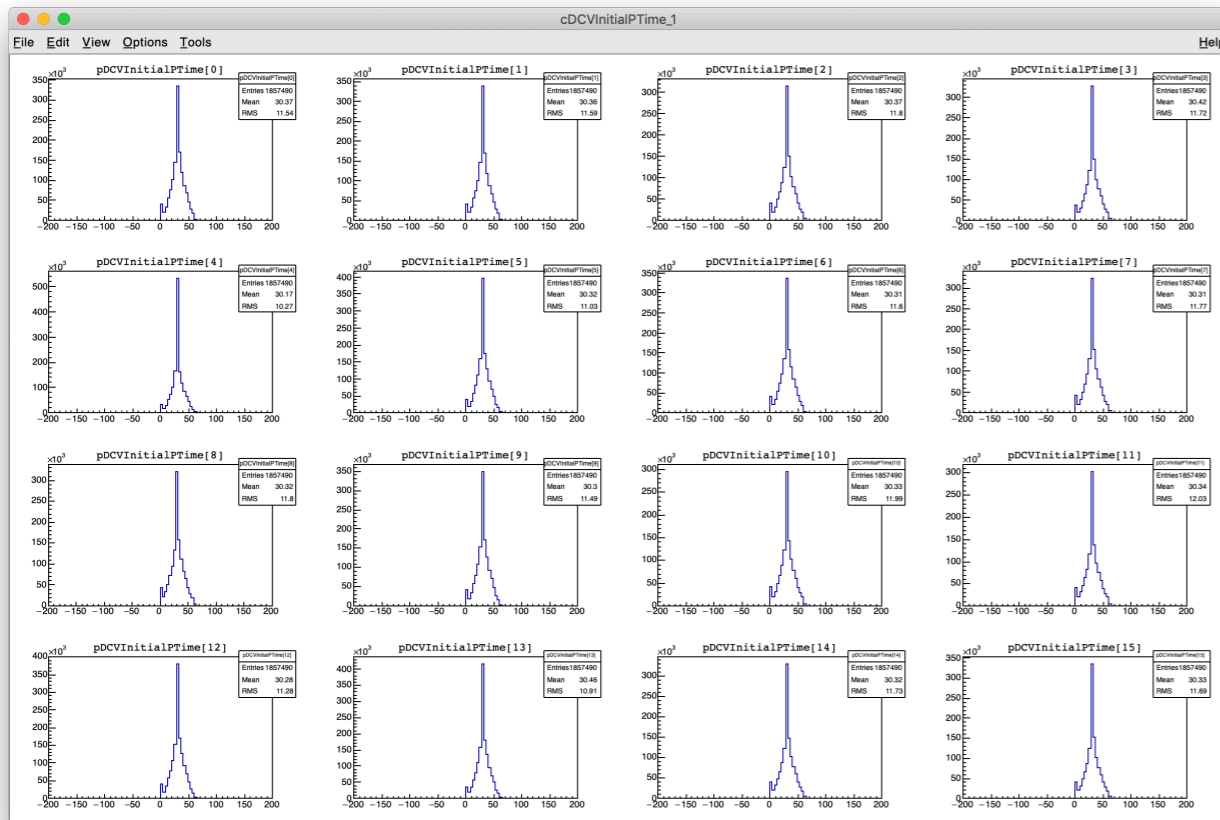

DCVInitialPTime for 1 Ch.

DCVPTime for 1 Ch.

DCVPeak

For Run31507

DCVInitialPTime

For Run31507