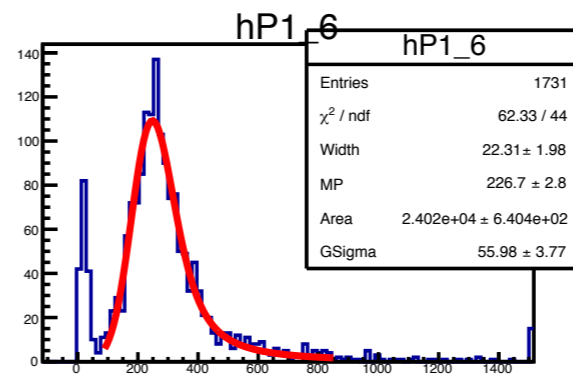

DCVPeak Distribution(DCV1)