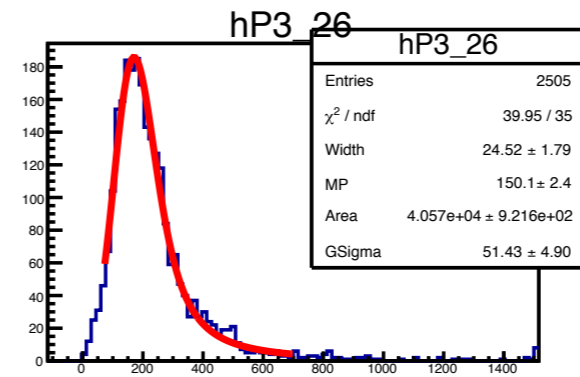

DCVPeak Distribution(DCV2)