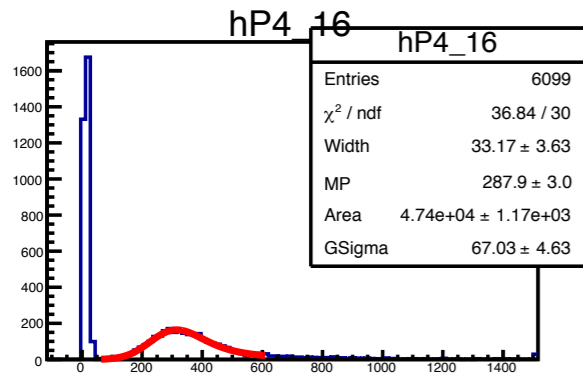

DCVPeak Distribution(DCV2)