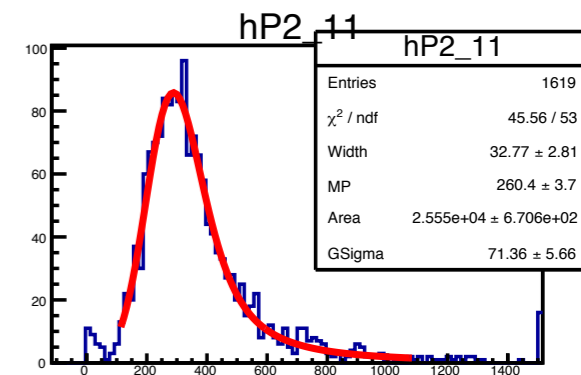

DCVPeak Distribution(DCV1)