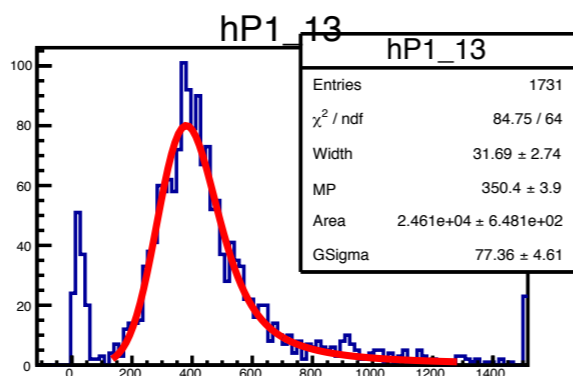

DCVPeak Distribution(DCV1)