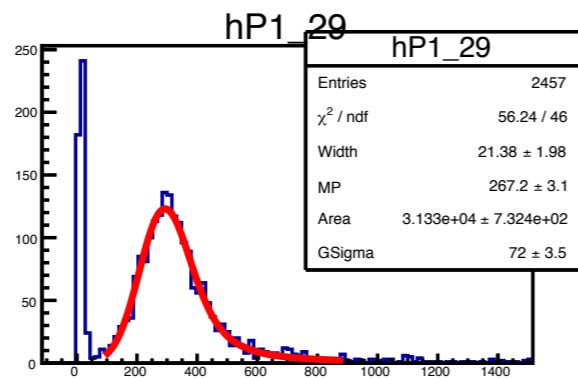

DCVPeak Distribution(DCV2)