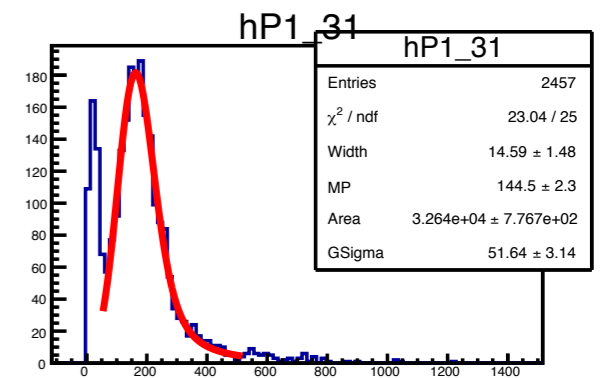

DCVPeak Distribution(DCV2)