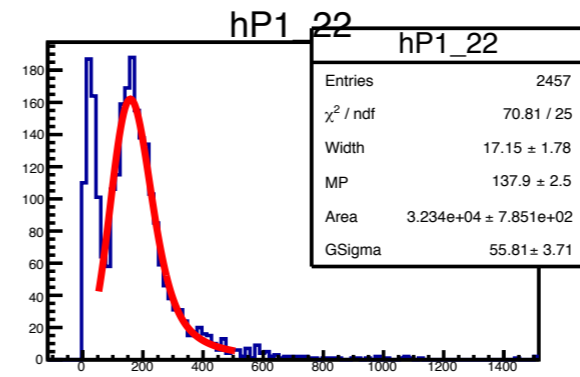

DCVPeak Distribution(DCV2)