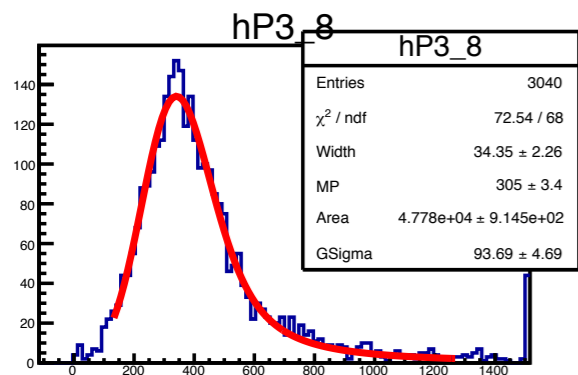

DCVPeak Distribution(DCV1)