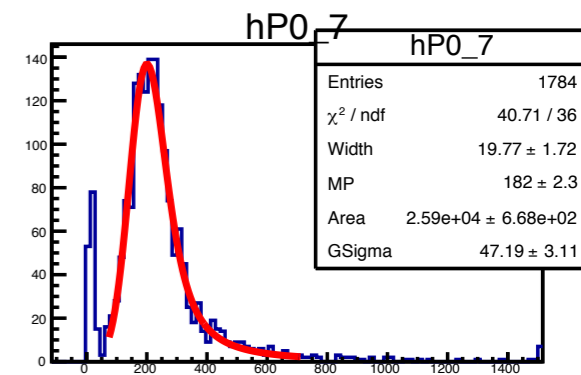

DCVPeak Distribution(DCV1)