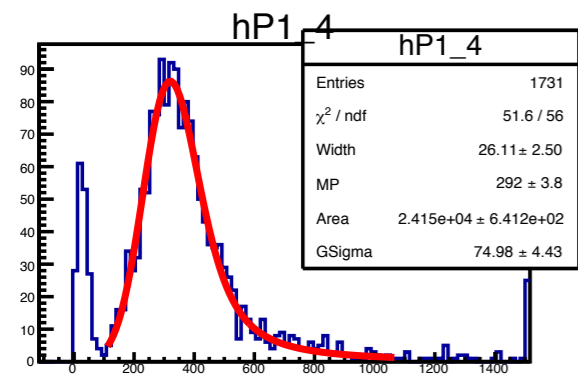

DCVPeak Distribution(DCV1)