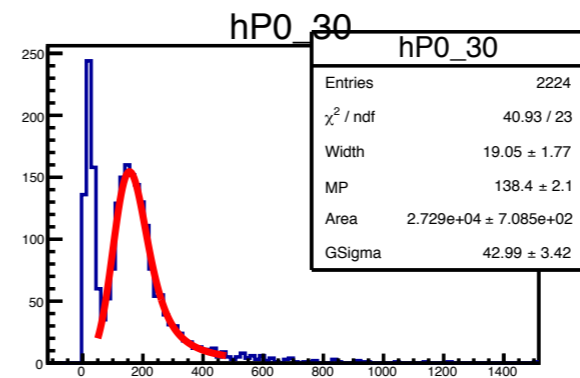

DCVPeak Distribution(DCV2)