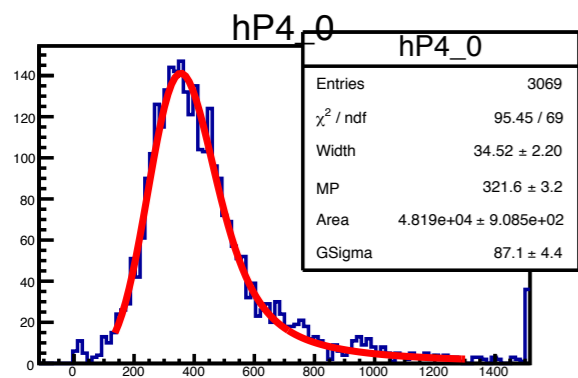

DCVPeak Distribution(DCV1)