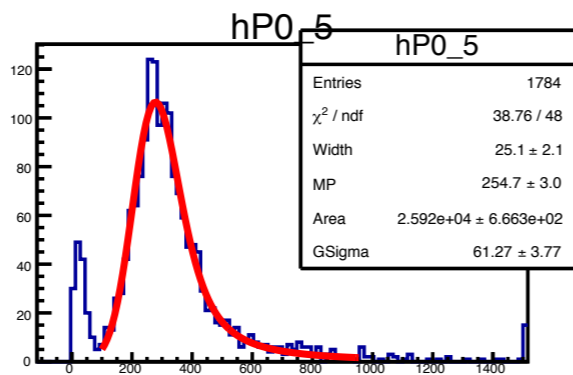

DCVPeak Distribution(DCV1)