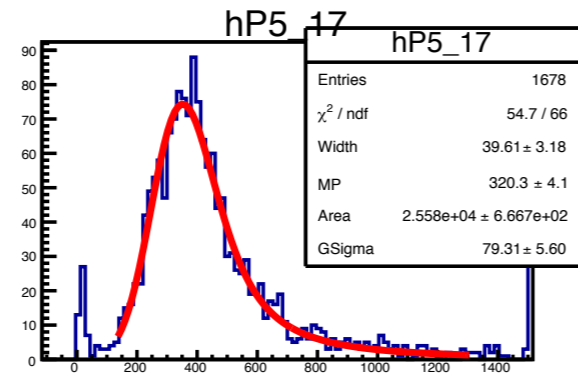

DCVPeak Distribution(DCV2)