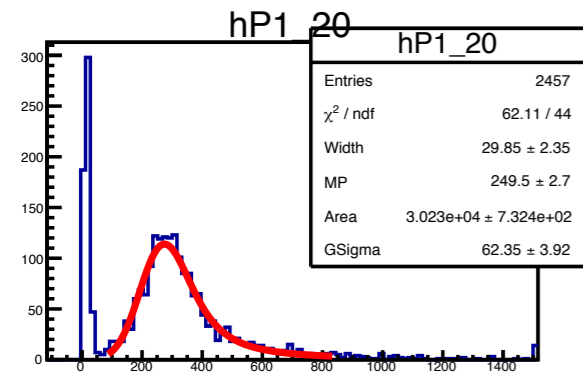

DCVPeak Distribution(DCV2)