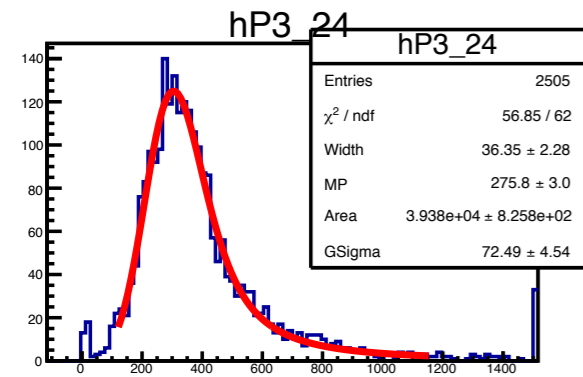

DCVPeak Distribution(DCV2)