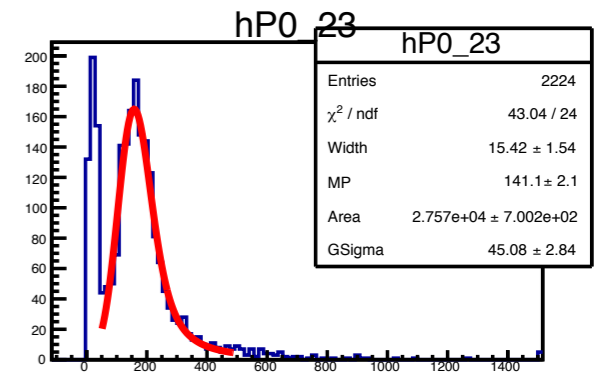

DCVPeak Distribution(DCV2)