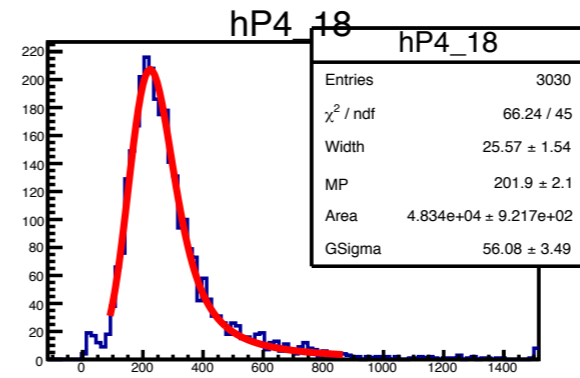

DCVPeak Distribution(DCV2)