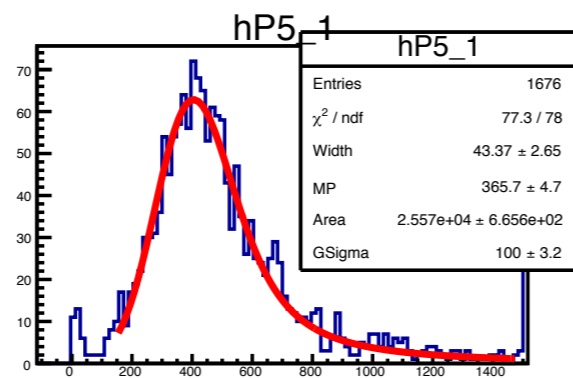

DCVPeak Distribution(DCV1)