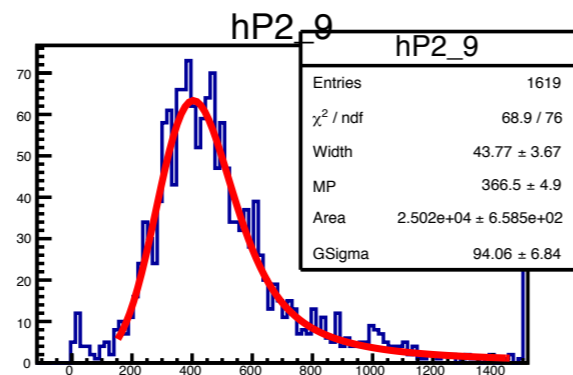

DCVPeak Distribution(DCV1)