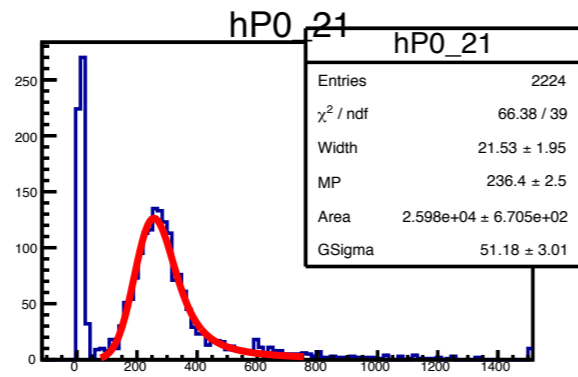

DCVPeak Distribution(DCV2)