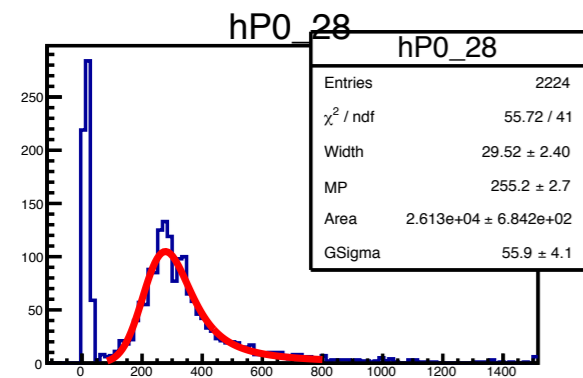

DCVPeak Distribution(DCV2)