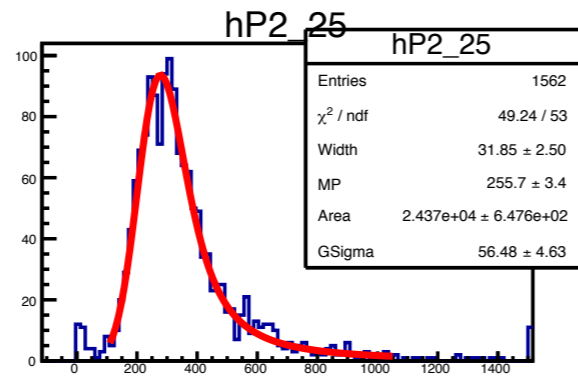

DCVPeak Distribution(DCV2)