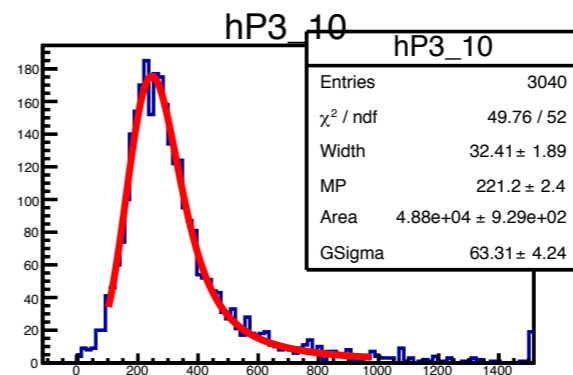

DCVPeak Distribution(DCV1)