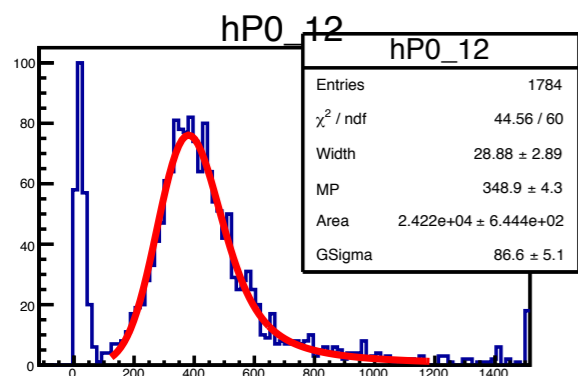

DCVPeak Distribution(DCV1)