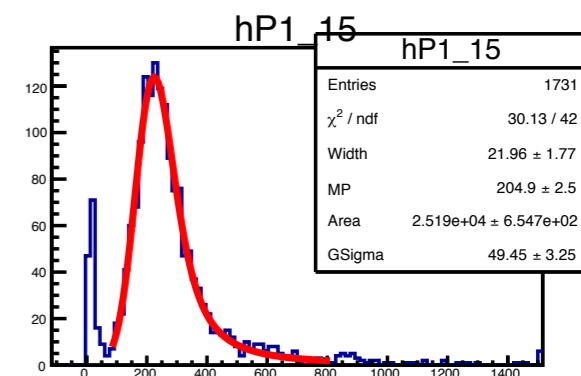

DCVPeak Distribution(DCV1)