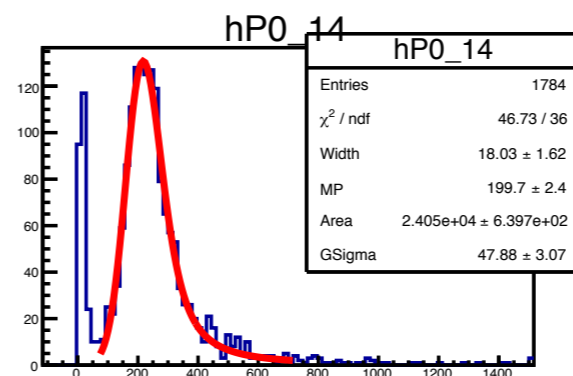

DCVPeak Distribution(DCV1)