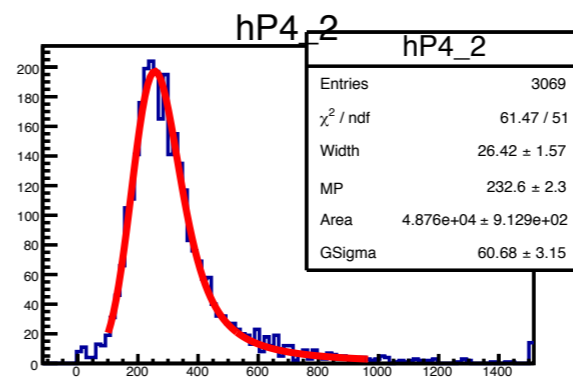

DCVPeak Distribution(DCV1)