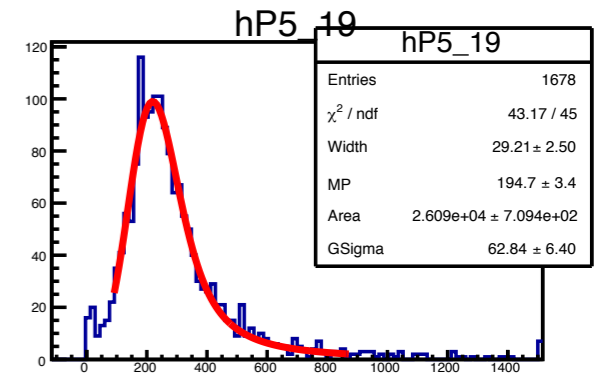

DCVPeak Distribution(DCV2)