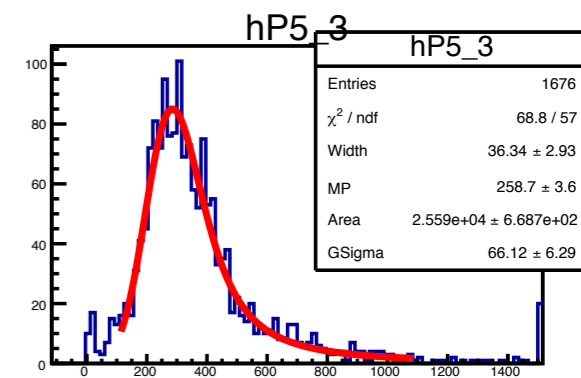

DCVPeak Distribution(DCV1)