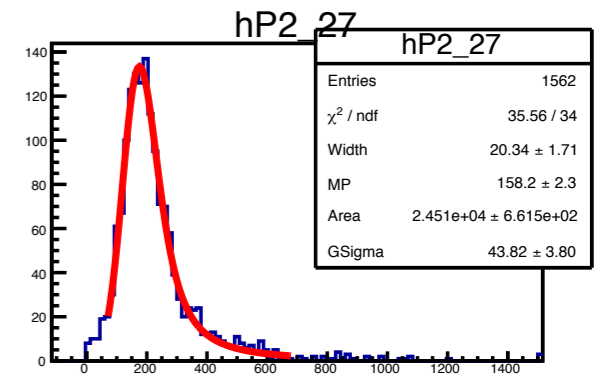

DCVPeak Distribution(DCV2)