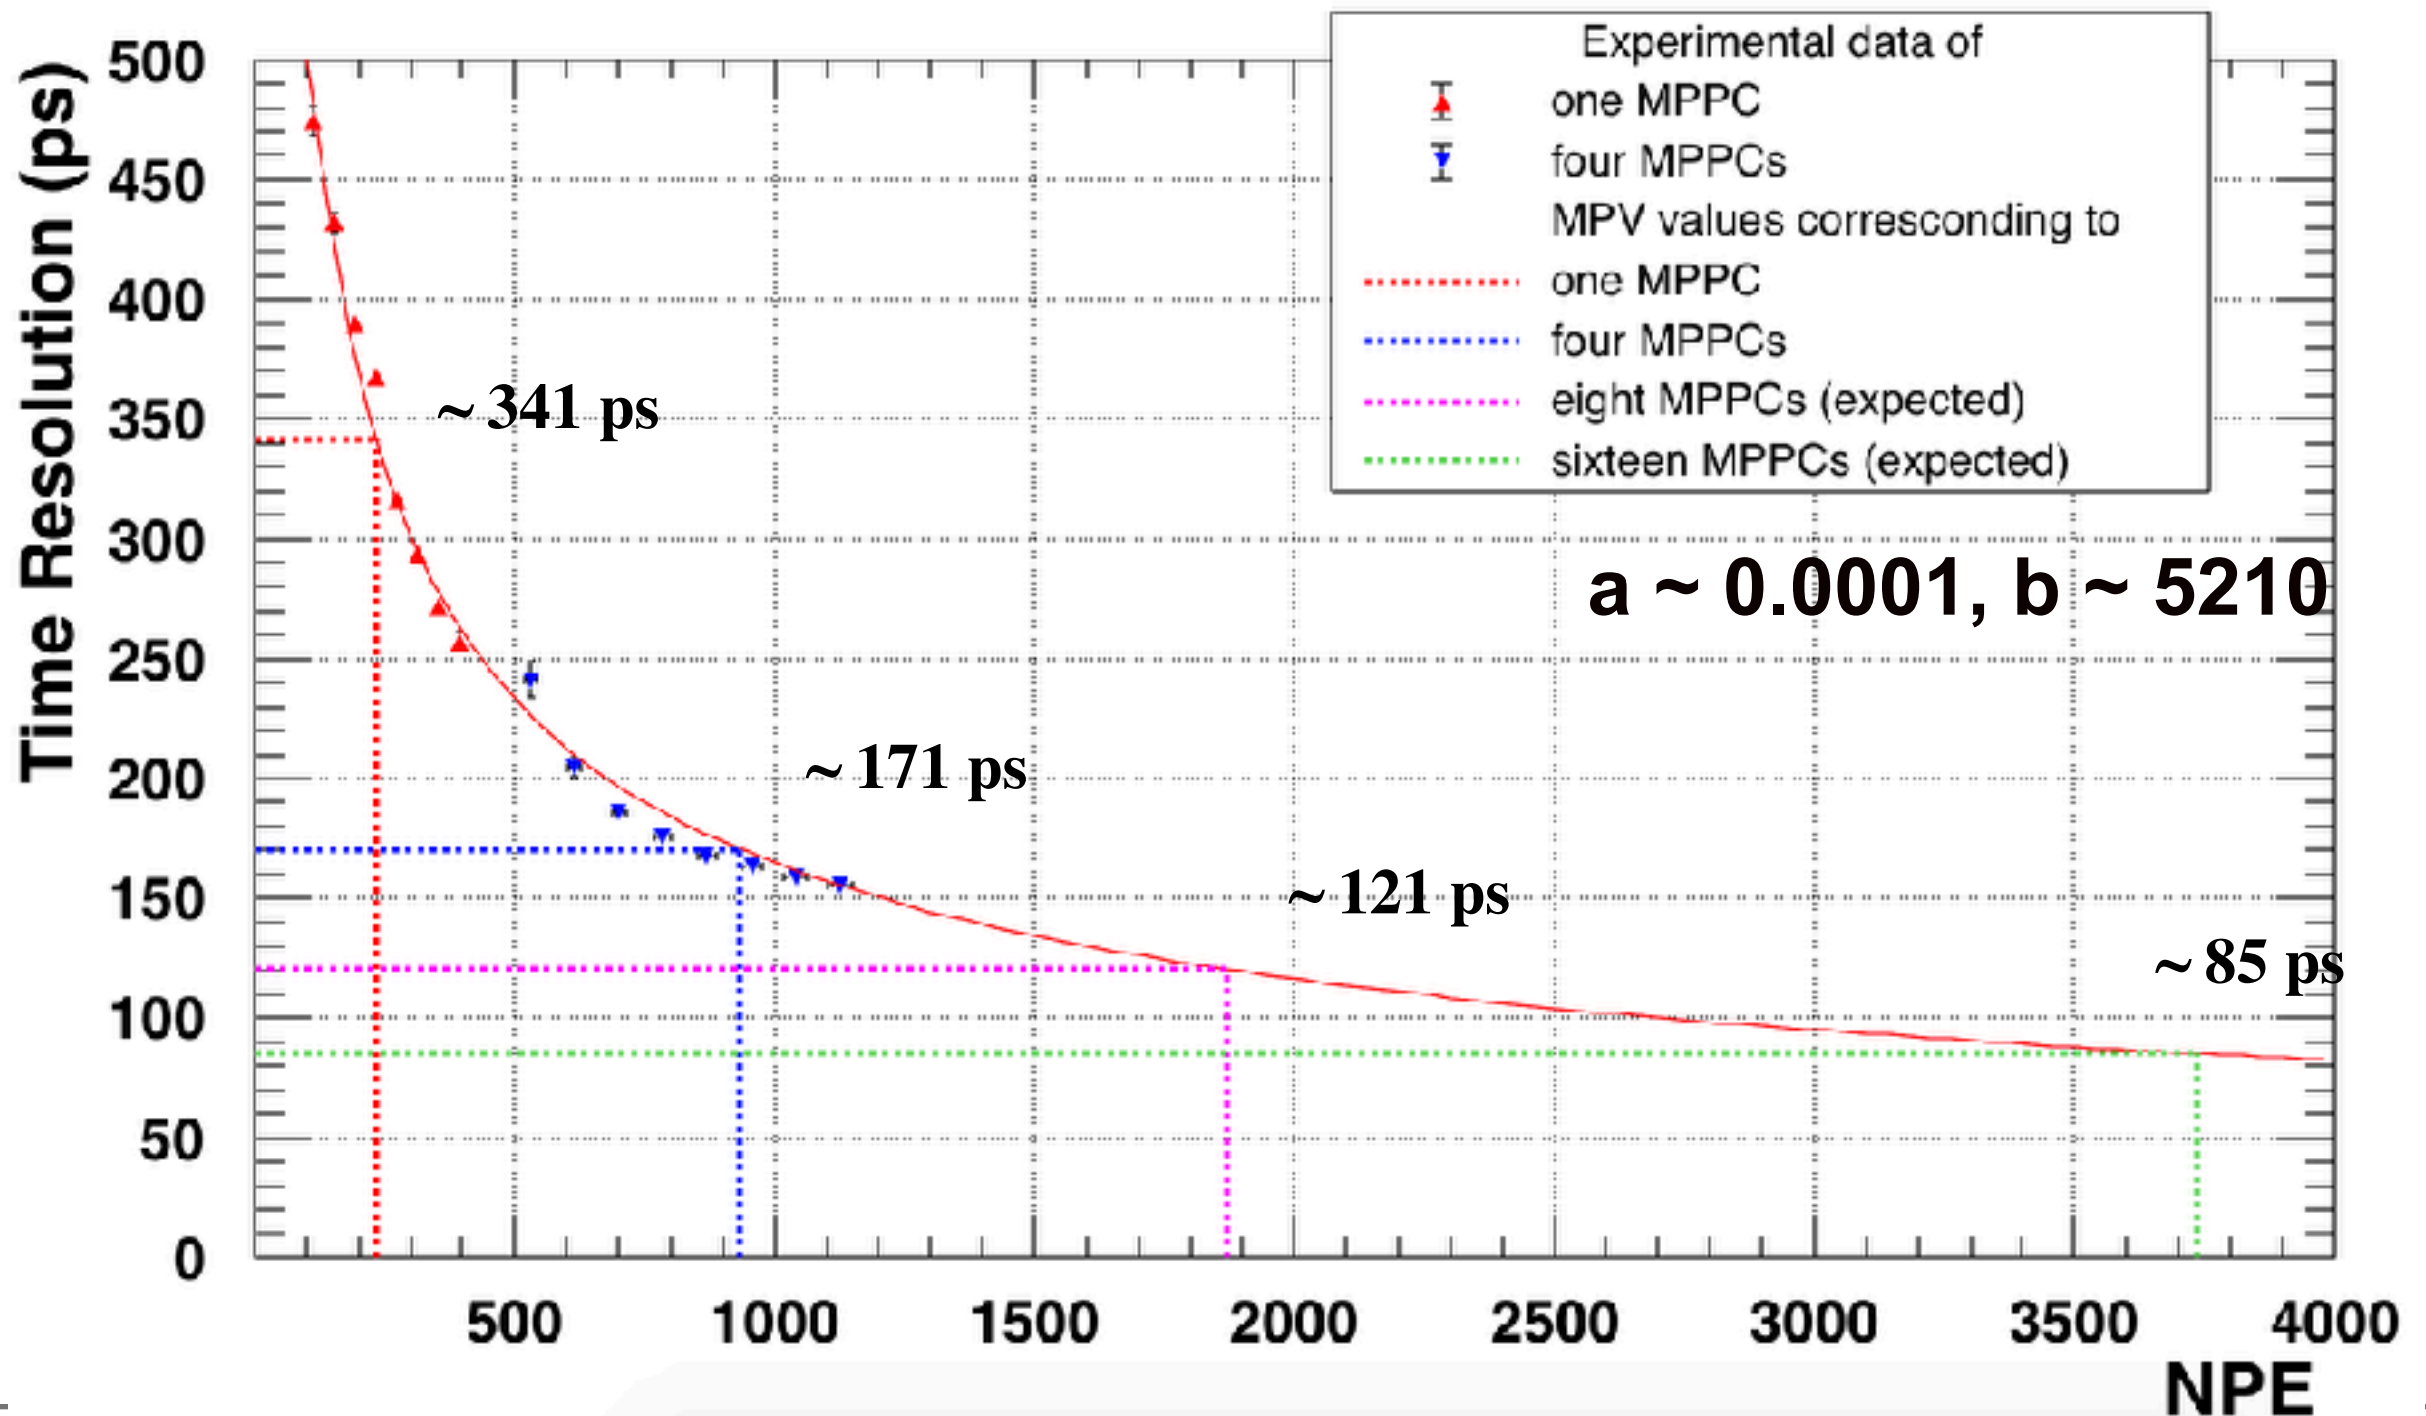

HANUL MEETING

20180509

Korea Univ.
Wooseung Jung

ASSUMING 1/1

NPE : Time Resolution

ASSUMING 1/1

NPE : Time Resolution

NPE

ASSUMING 1/1

NPE : Time Resolution

.....

ASSUMING 1/10

NPE : Time Resolution

ASSUMING 1/10

NPE : Time Resolution

ASSUMING 1/10

NPE : Time Resolution

.....

ASSUMING 1/20

NPE : Time Resolution

ASSUMING 1/20

NPE : Time Resolution

ASSUMING 1/20

NPE : Time Resolution

ASSUMING 1/100

NPE : Time Resolution

ASSUMING 1/100

NPE : Time Resolution

ASSUMING 1/100

NPE : Time Resolution

.....

ASSUMING 1/1