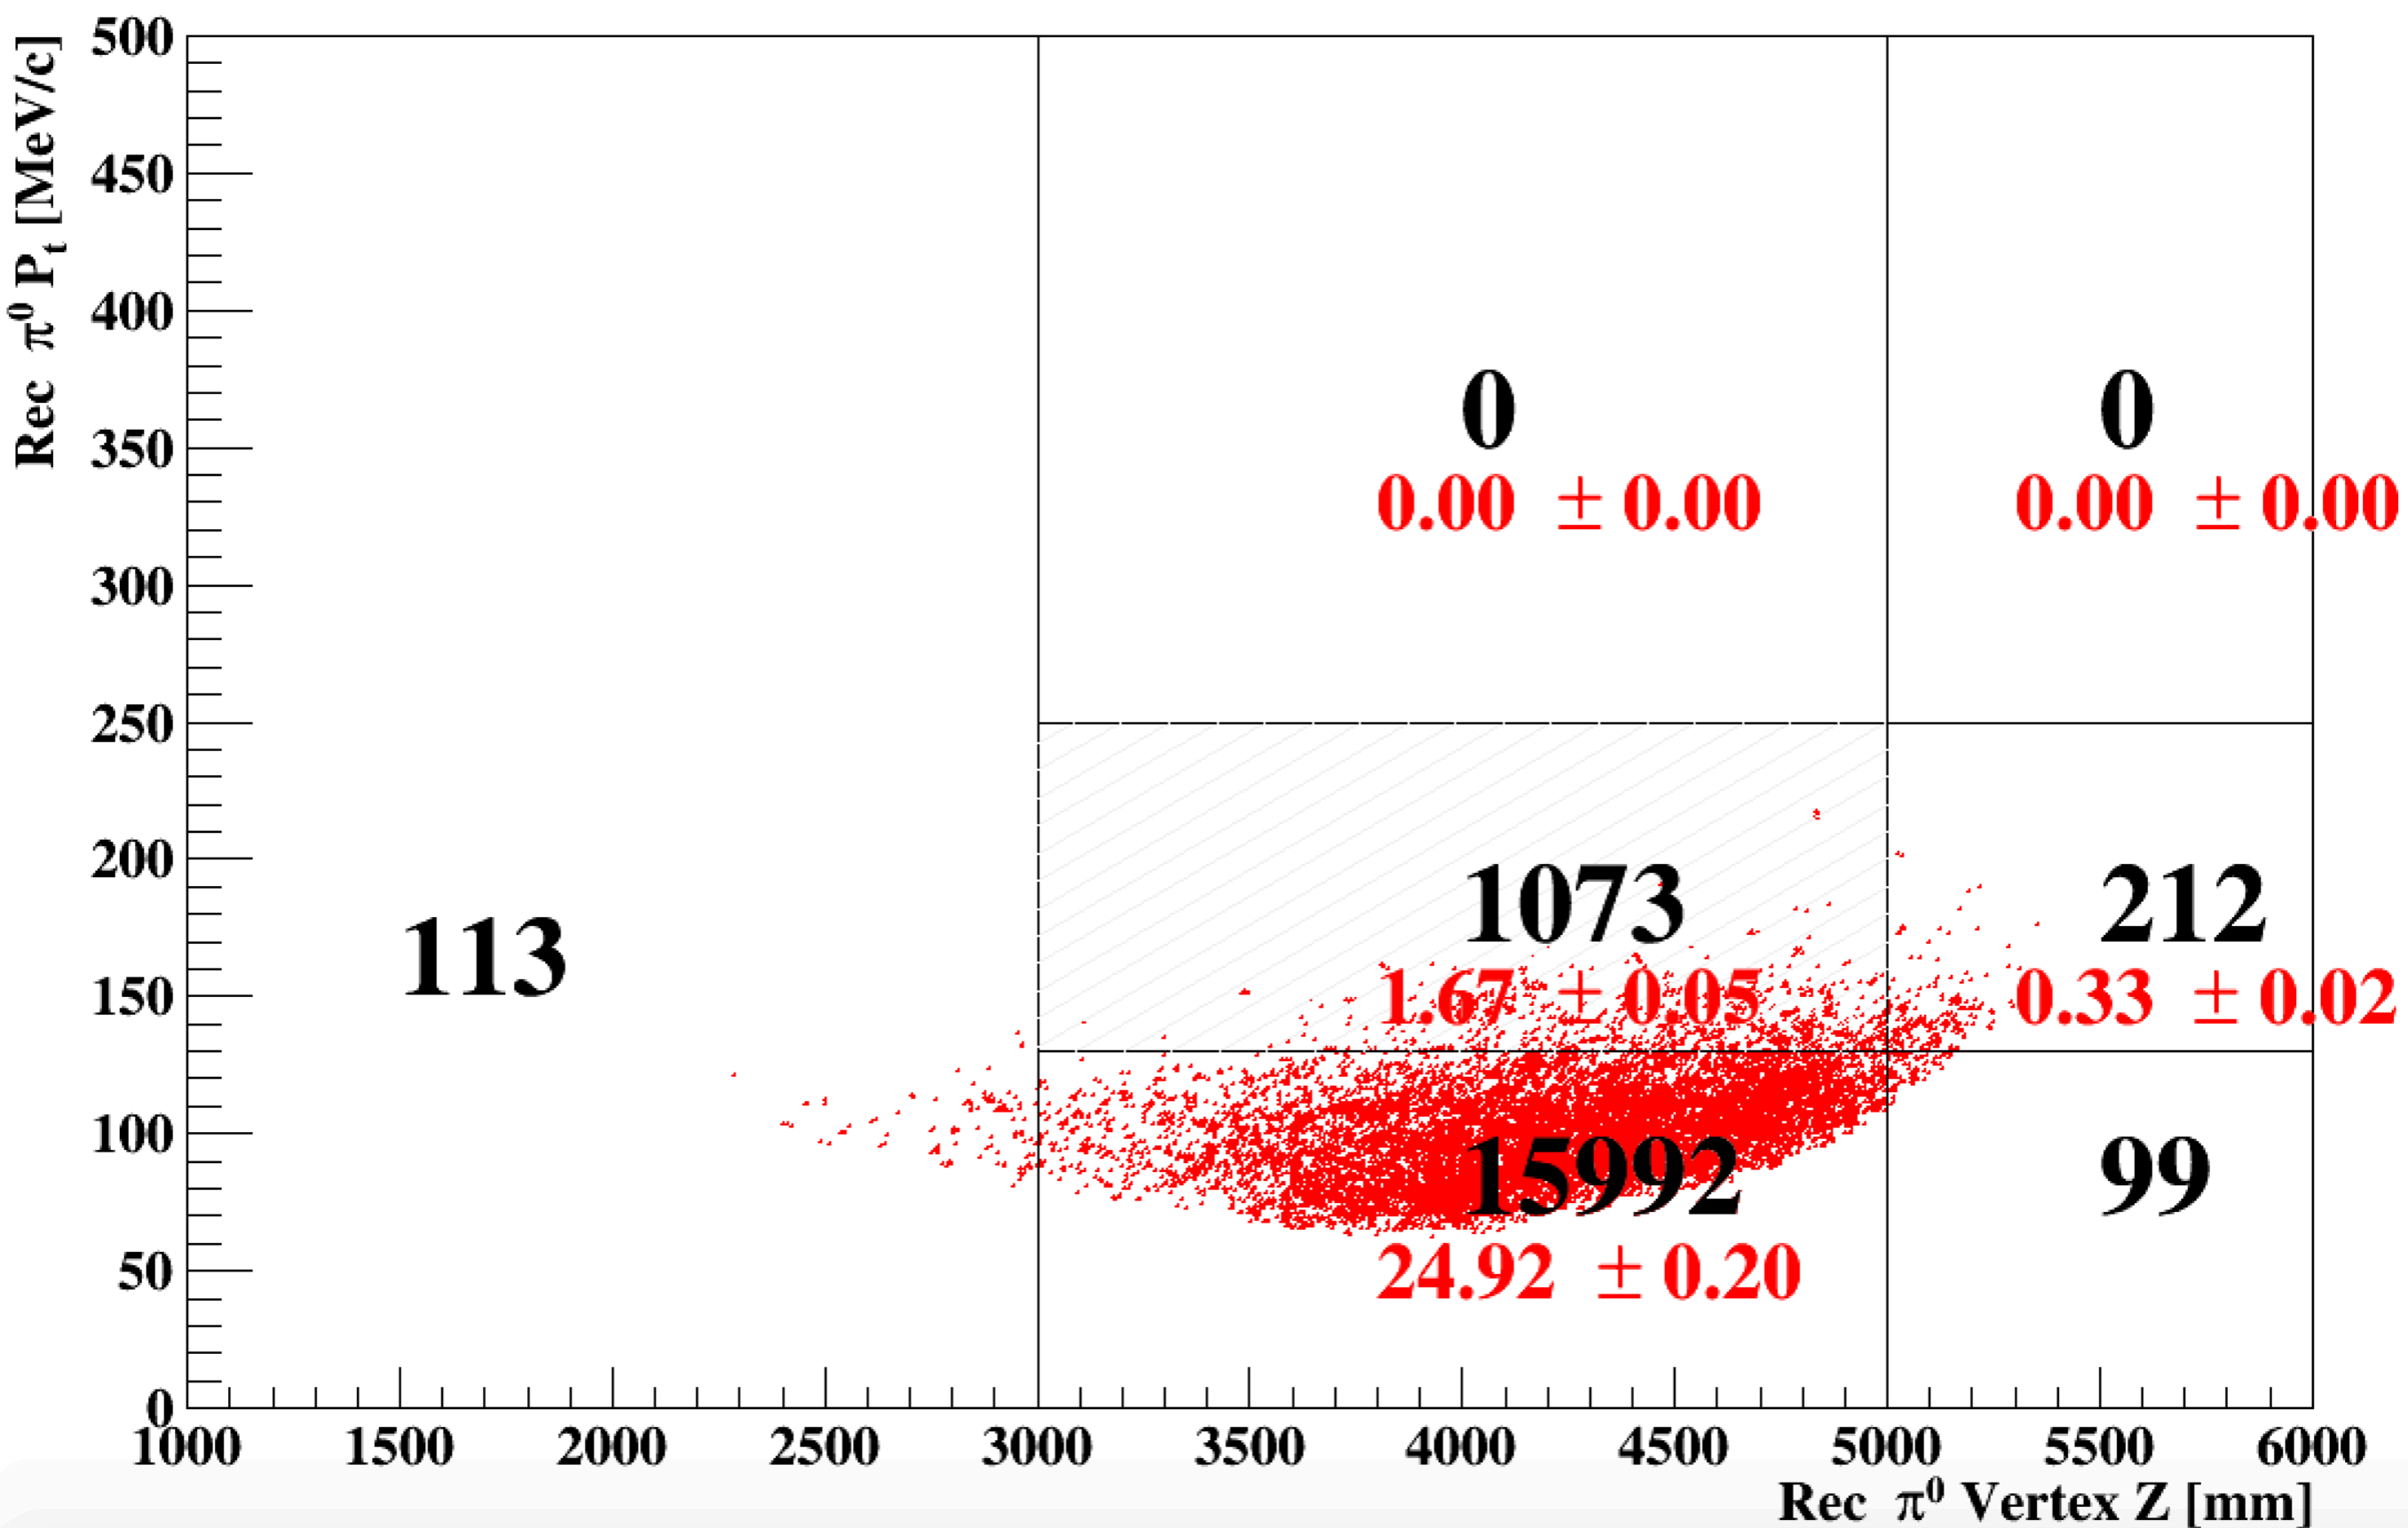

Background Estimation 3

17 May 2018

Process

- gsim4test, gsim2dst, clustering, g2ana
- Seeddata, MakeHEPEvt
- (Recycle) gsim4test, gsim2dst, clustering, g2ana
- Run65_42kW

PtZNoV

PtZBPCV