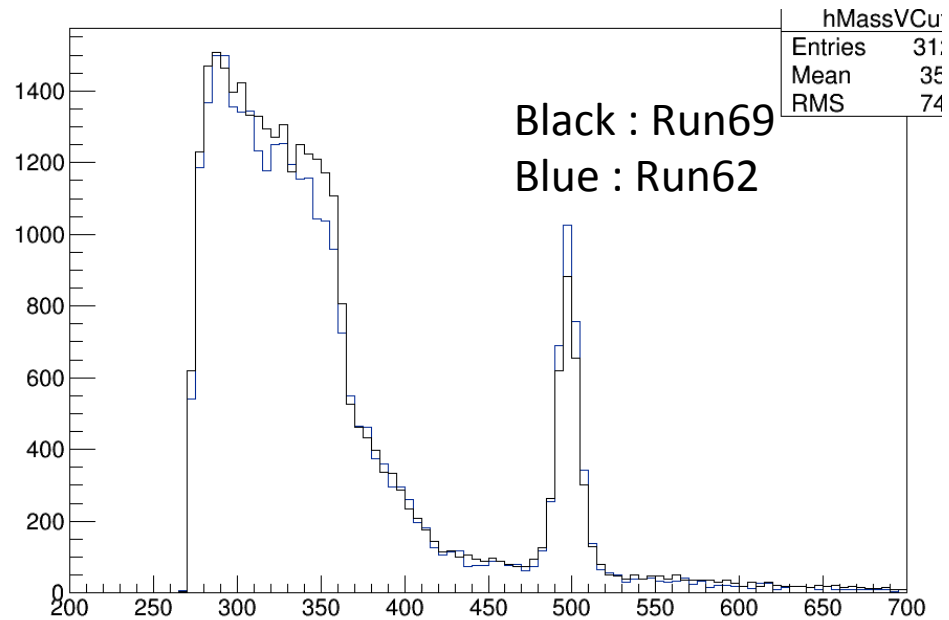

Report_170426

2pi0 reconstruction

- Normalization Trigger
- CV, NCC, CC03 vetoes are applied
- $\text{Run62/Run69} = 4.38/7.4$

Run74 result

Vertex time cut

- #KL3pi0s = 10e9
- No Accidental & No Resolution on Barrel
- Vertex Time Cut
 - 1) 3 sigma regarding energy deposit
 - $136288(\#events) / 297(\#survive)$
 - 2) +/- 5ns
 - $136288(\#events) / 28(\#survive)$

Events which survive cut ($\pm 5\text{ns}$)

- 1) ToF from path length $<$ ToF from CsI Vertex Time and Barrel Time
 - 26 from 28
- 2) ToF from path length $>$ ToF from CsI Vertex Time and Barrel Time
 - Vertex estimation failed
 - Vertex $Z >$ Gamma Hit Position (backward gamma)