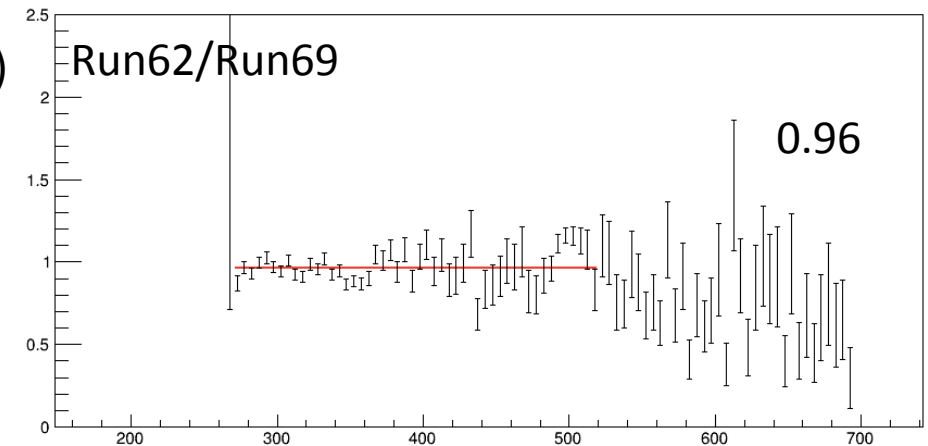

Report_170426

2pi0 reconstruction

- Normalization Trigger
- CV, NCC, CC03 vetoes are applied
- $\text{Run62/Run69} = 4.38/7.4$

Run74 result

Vertex time cut

- #KL3pi0s = 10e9
- No Accidental & No Resolution on Barrel
- Vertex Time Cut
 - 1) 3 sigma regarding energy deposit
 - $136288(\#events) / 297(\#survive)$
 - 2) +/- 5ns
 - $136288(\#events) / 28(\#survive)$

Events which survive cut ($\pm 5\text{ns}$)

- 1) ToF from path length $<$ ToF from CsI Vertex Time and Barrel Time
 - 26 from 28
- 2) ToF from path length $>$ ToF from CsI Vertex Time and Barrel Time
 - Vertex estimation failed
 - Vertex $Z >$ Gamma Hit Position (backward gamma)