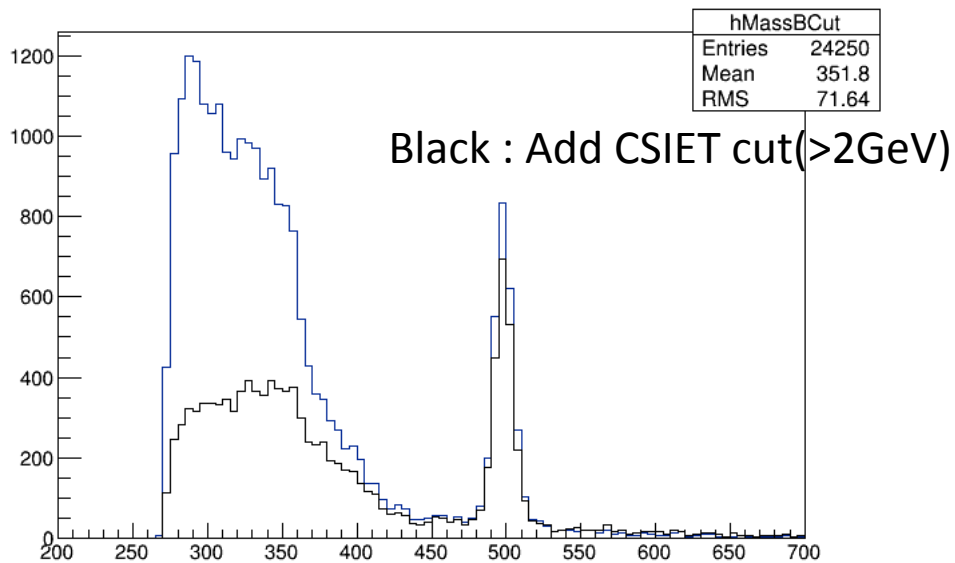

Report_170426

2pi0 reconstruction

- Normalization Trigger
- CV, NCC, CC03 vetoes are applied
- $\text{Run62/Run69} = 4.38/7.4$

Run74 result

Vertex time cut

- #KL3pi0s = 10e9
- No Accidental & No Resolution on Barrel
- Vertex Time Cut
 - 1) 3 sigma regarding energy deposit
 - $136288(\#events) / 297(\#survive)$
 - 2) +/- 5ns
 - $136288(\#events) / 28(\#survive)$

Events which survive cut ($\pm 5\text{ns}$)

- 1) ToF from path length $<$ ToF from CsI Vertex Time and Barrel Time
 - 26 from 28
- 2) ToF from path length $>$ ToF from CsI Vertex Time and Barrel Time
 - Vertex estimation failed
 - Vertex $Z >$ Gamma Hit Position (backward gamma)