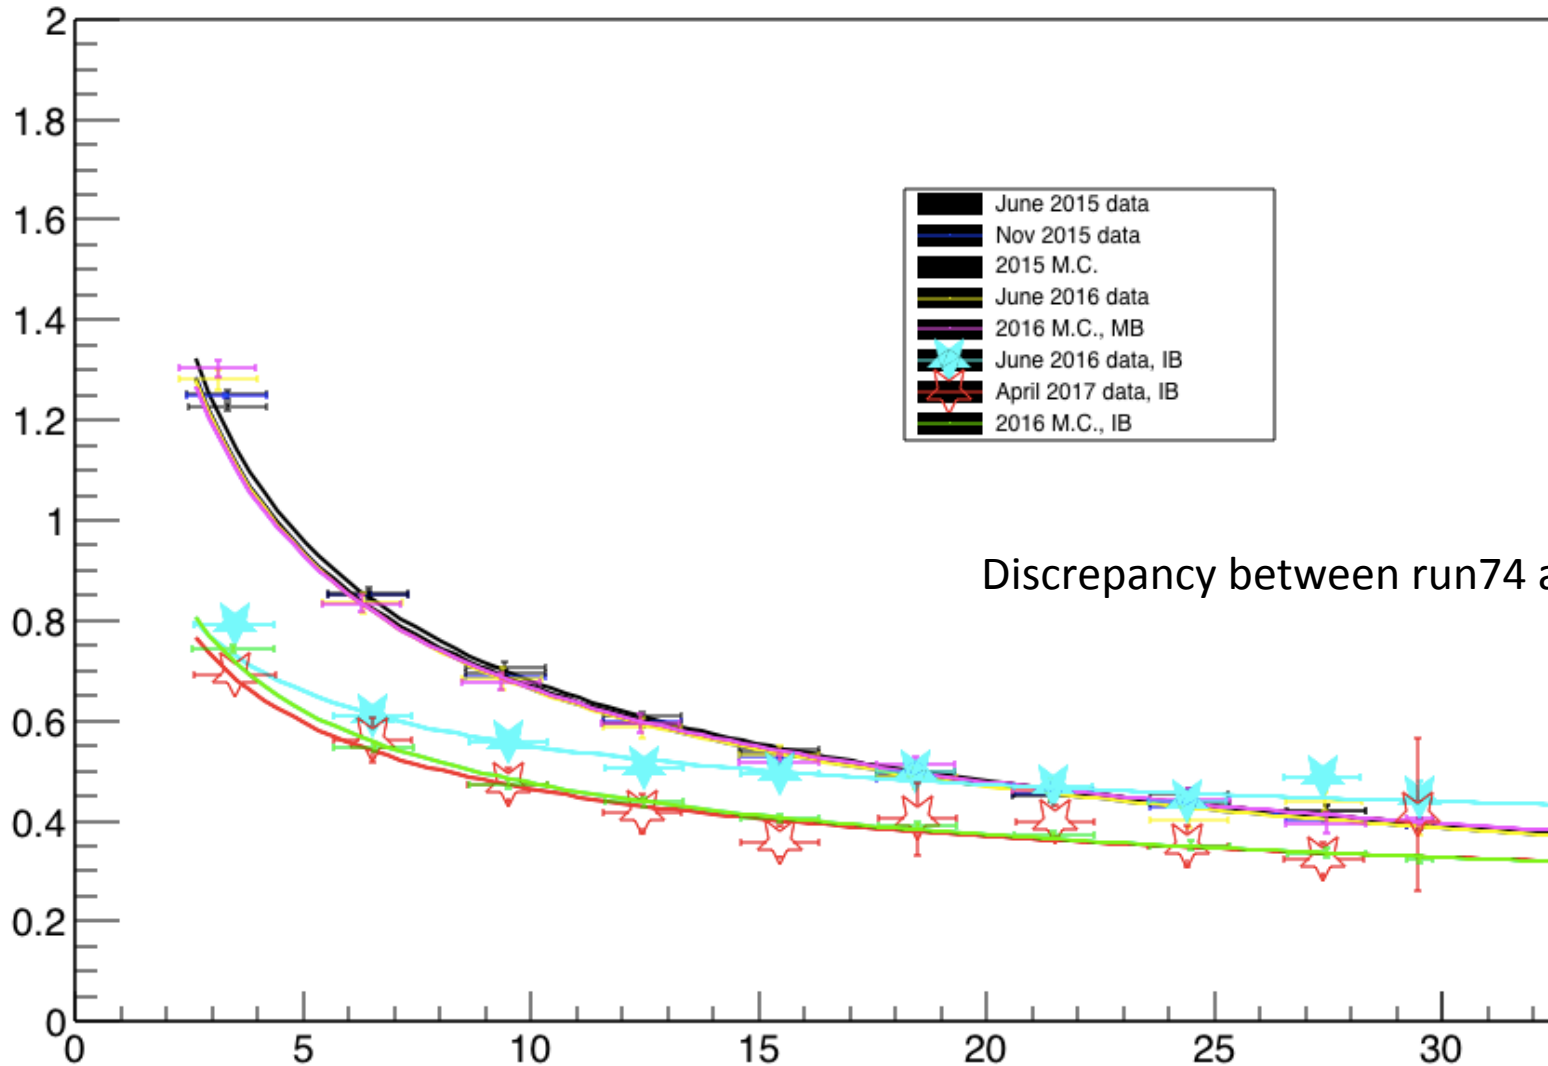

Report_170426

2pi0 reconstruction

- Normalization Trigger
- CV, NCC, CC03 vetoes are applied
- $\text{Run62/Run69} = 4.38/7.4$

Run74 result

Vertex time cut

- #KL3pi0s = 10e9
- No Accidental & No Resolution on Barrel
- Vertex Time Cut
 - 1) 3 sigma regarding energy deposit
 - $136288(\#events) / 297(\#survive)$
 - 2) +/- 5ns
 - $136288(\#events) / 28(\#survive)$

Events which survive cut ($\pm 5\text{ns}$)

- 1) ToF from path length $<$ ToF from CsI Vertex Time and Barrel Time
 - 26 from 28
- 2) ToF from path length $>$ ToF from CsI Vertex Time and Barrel Time
 - Vertex estimation failed
 - Vertex $Z >$ Gamma Hit Position (backward gamma)

26 from 28

- PID : 2112(n), 2212(p), 1000060120(Carbon) participate in hit process

2)

- *runID : 559 , MCEventID : 257867*
- *weird 0 In 1, 1197864*
- *Kaon Vertex : 29.1323, -14.9326, 3616.64*
- *Reco Vertex : 72.556, -19.9181, 4504.99*
- *Gen Position : 404.185, 98.9957, 6193.18, ToF : 8.69327*
- *Gen Position : -725.751, 130.212, 6148.71, ToF : 8.82669*
- *Gen Position : -372.302, 268.401, 6195.57, ToF : 8.75711*
- *Gen Position : 319.081, -639.534, 6192.4, ToF : 8.89354*
- *Gen Position : 289.574, -263.383, 6152.78, ToF : 8.54441*
- *Gen Position : -1049.44, -219.575, 2889.02, ToF : 4.39438*
- *Reco Position : -1047.48, -208.356, 2820.78*
- *ToF : 1.5033*
- *ModID : 17, Ene : 8.38143, Time : 27.3811, HitZ : -1.7538*