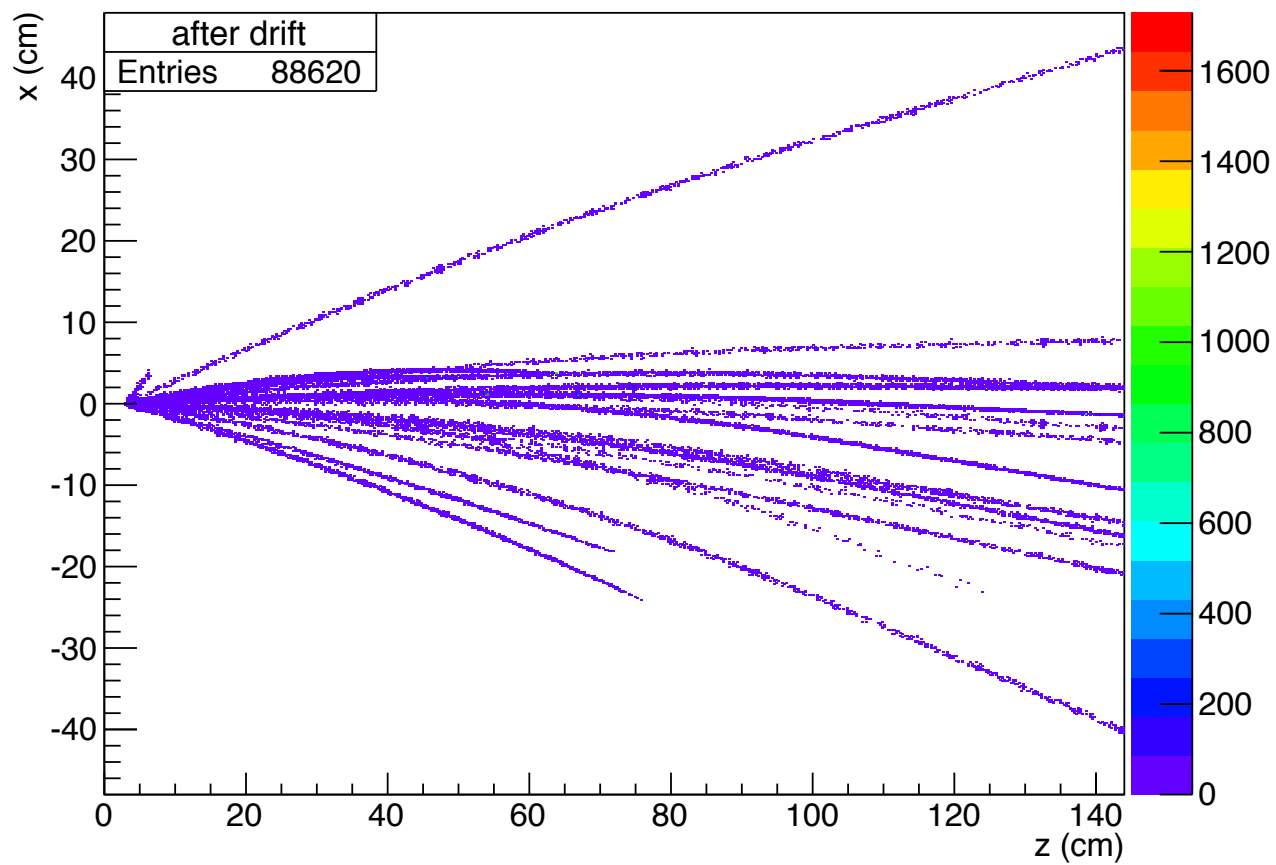

TPC

SPIRITROOT

- MC is stabled but energy loss has to be more tuned.

SPiRITROOT Digitization

LAMPSROOT

- MC production is developed.
- Now writing digitization code.