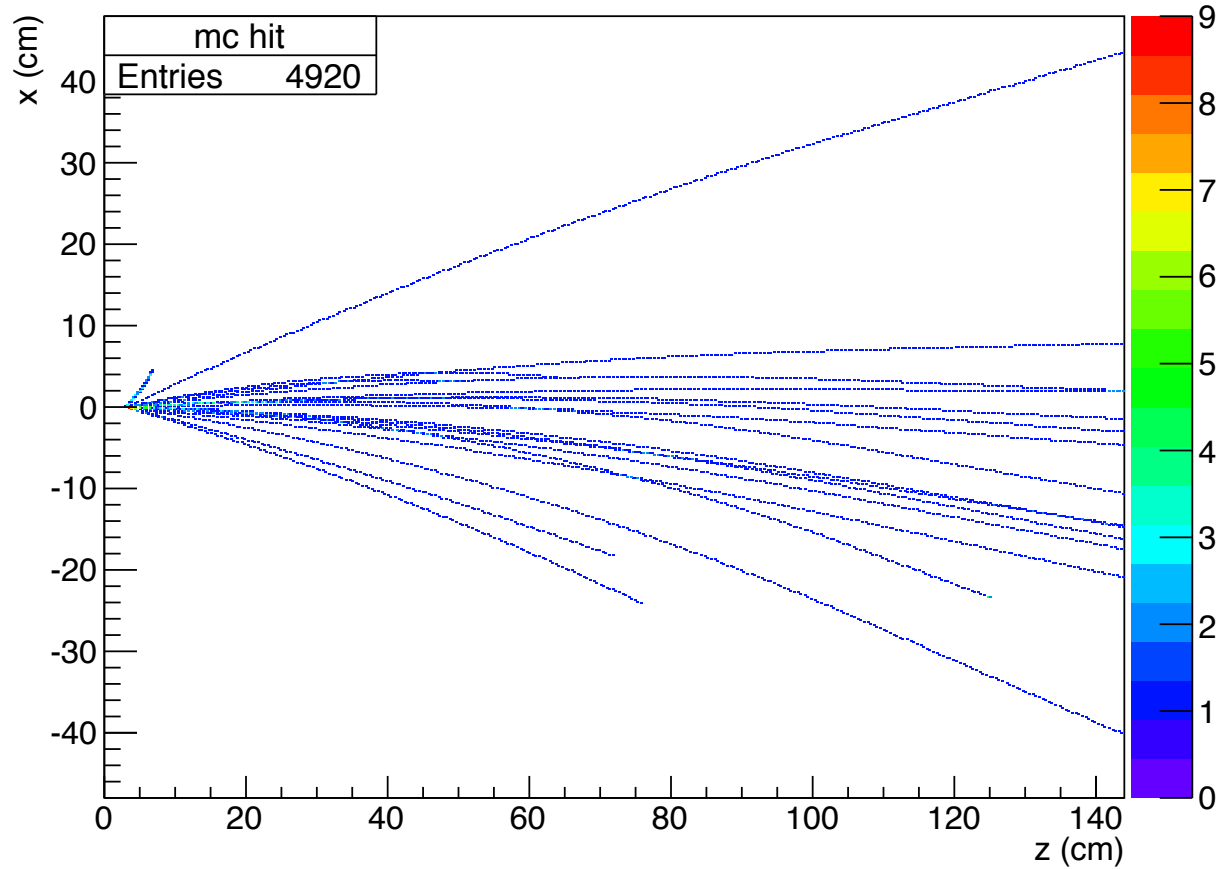

TPC

SPIRITROOT

- MC is stabled but energy loss has to be more tuned.

SPiRITROOT Digitization

LAMPSROOT

- MC production is developed.
- Now writing digitization code.