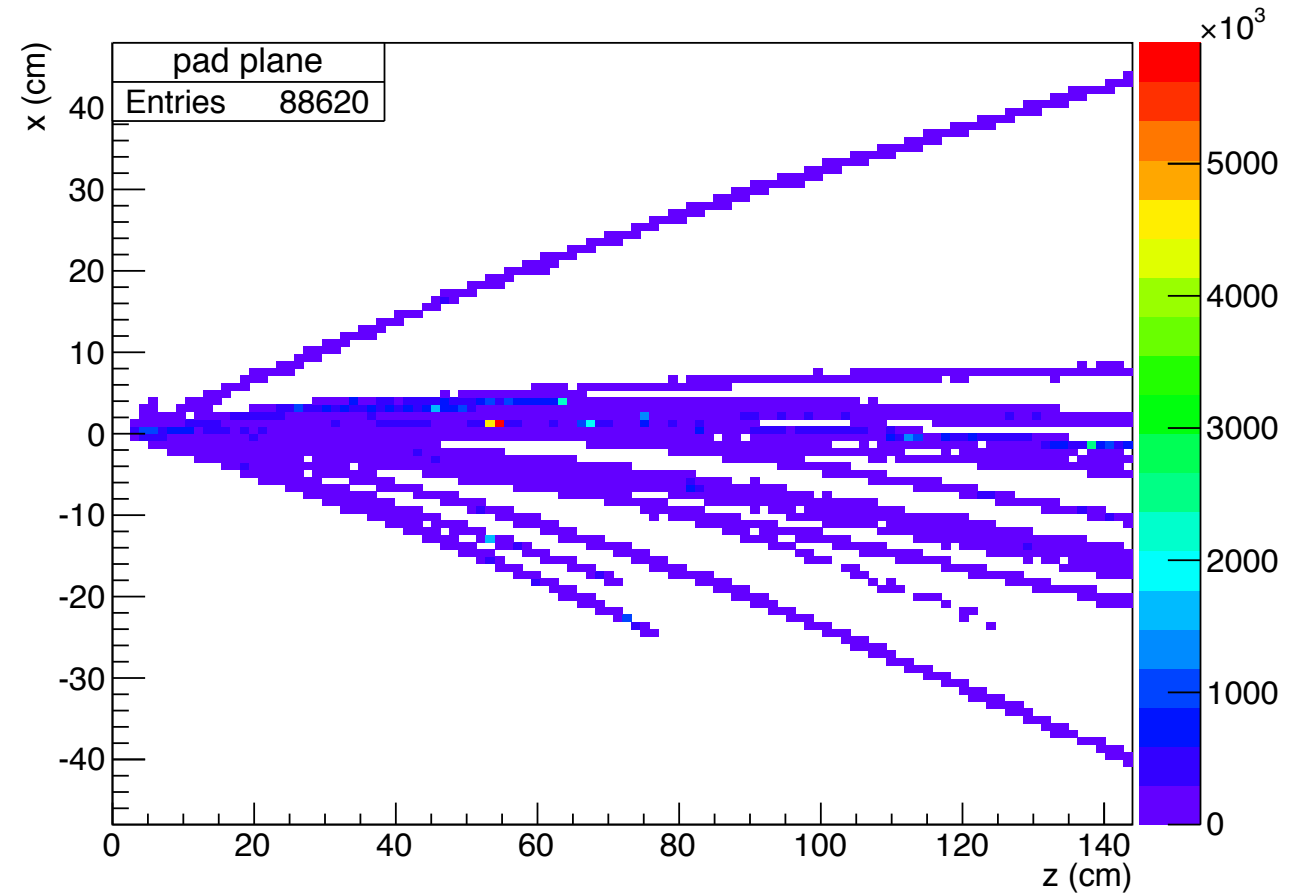

TPC

SPIRITROOT

- MC is stabled but energy loss has to be more tuned.

SPiRITROOT Digitization

LAMPSROOT

- MC production is developed.
- Now writing digitization code.