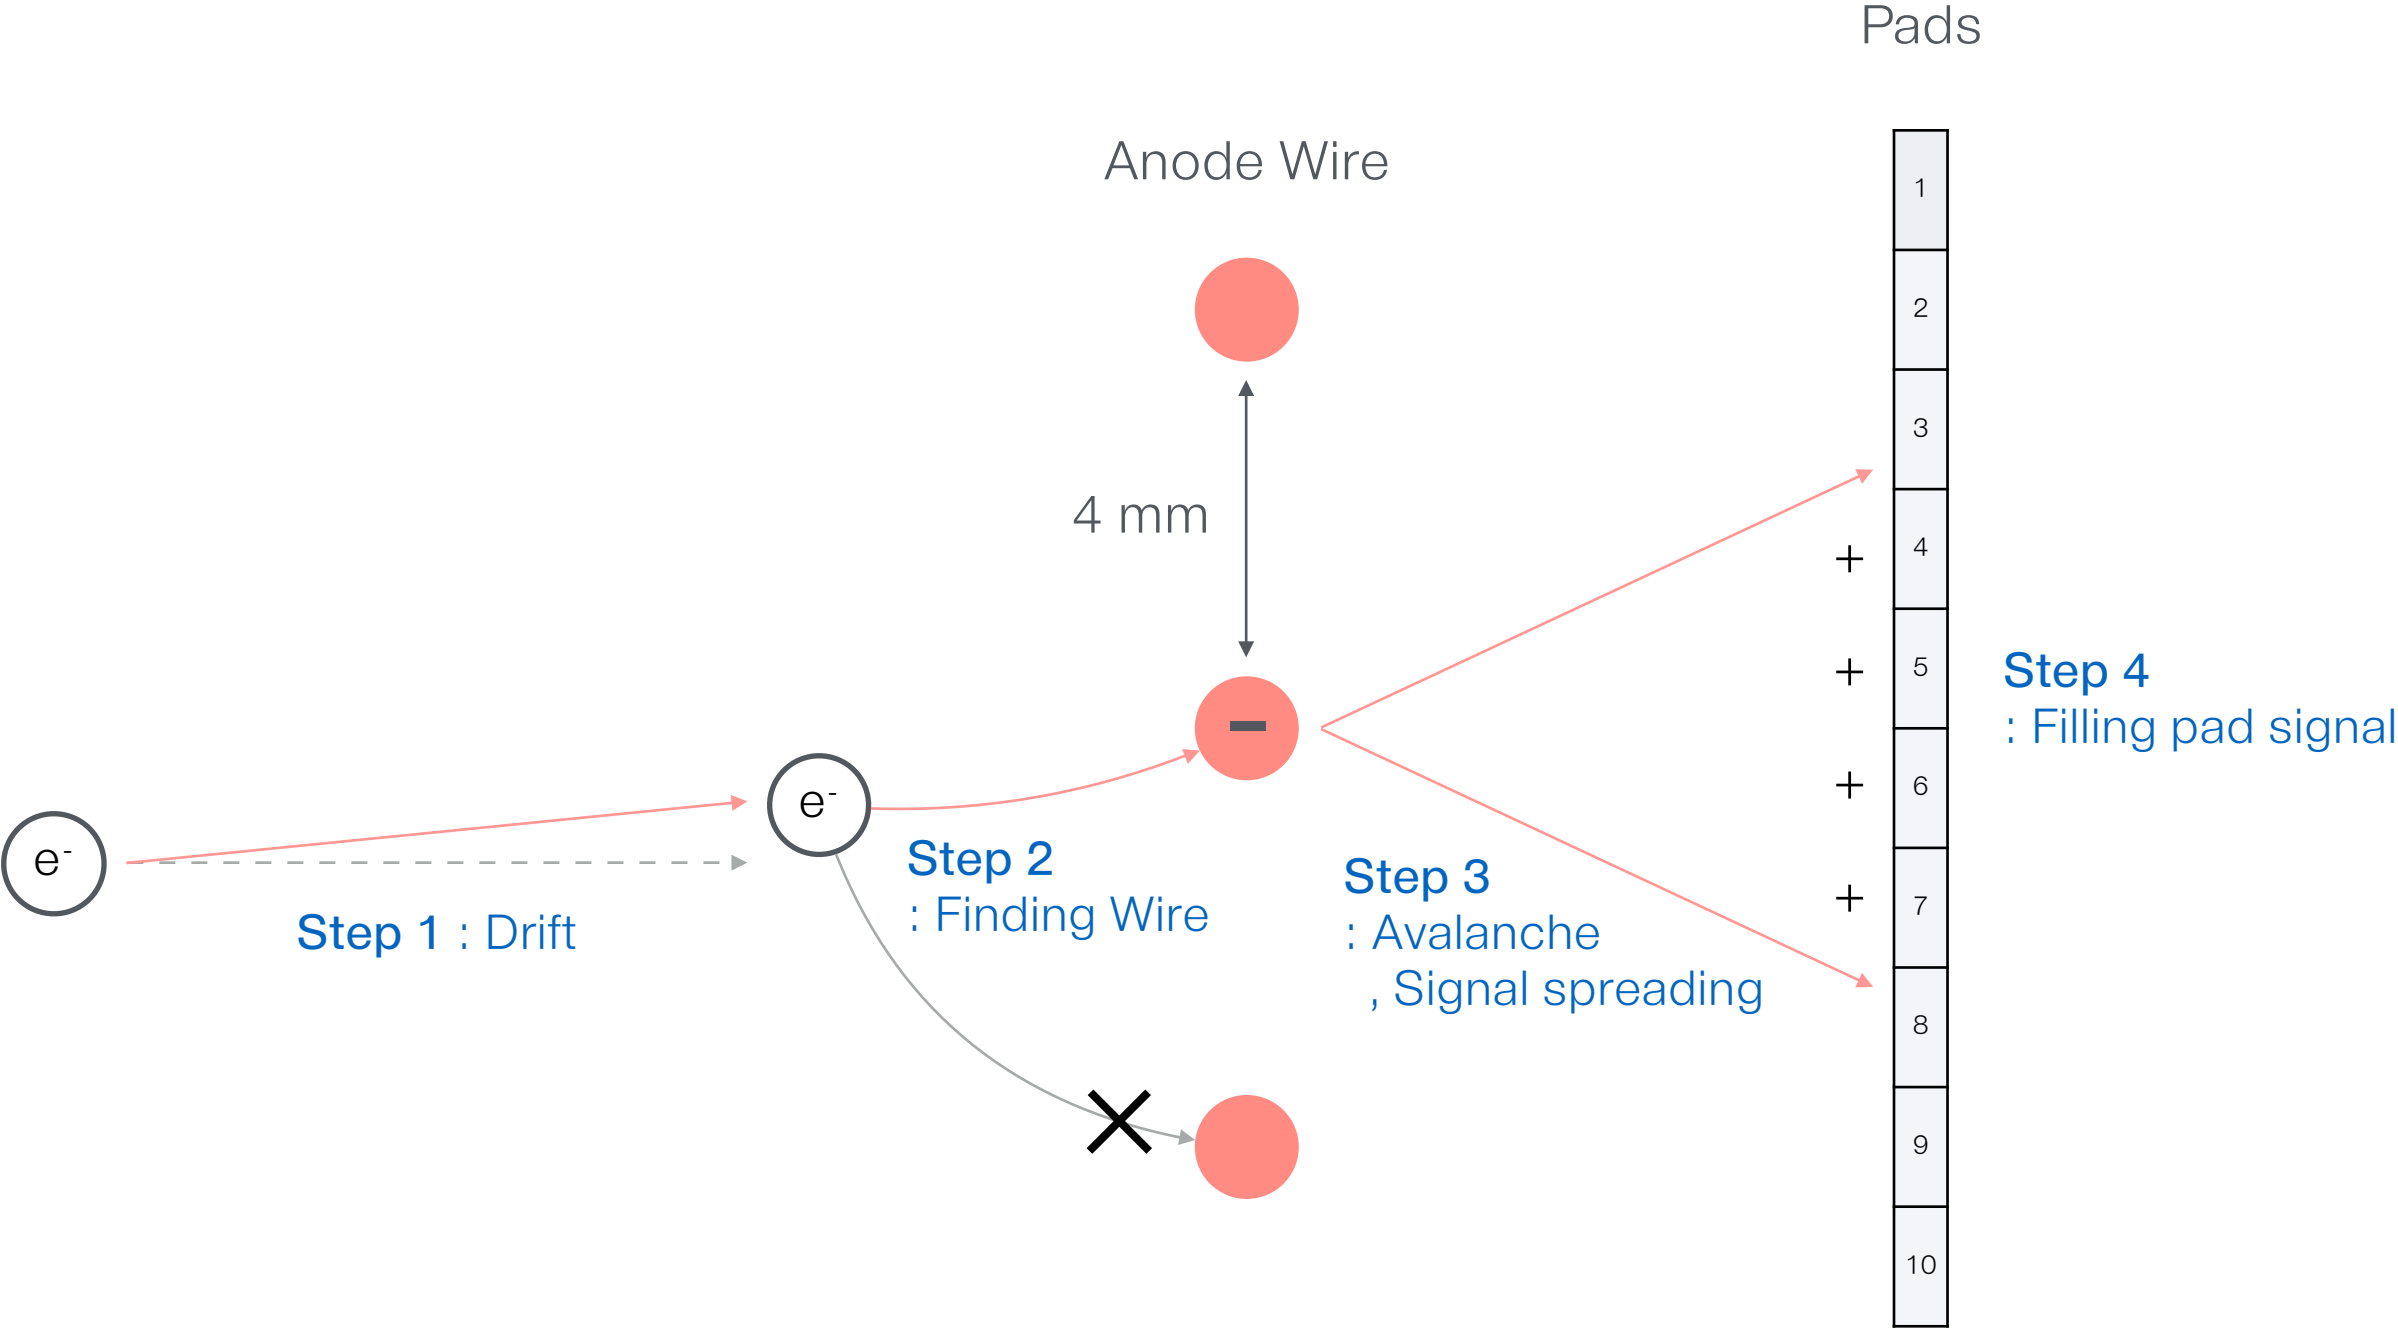

TPC

SPIRITROOT

- MC is stabled but energy loss has to be more tuned.

SPiRITROOT Digitization

LAMPSROOT

- MC production is developed.
- Now writing digitization code.